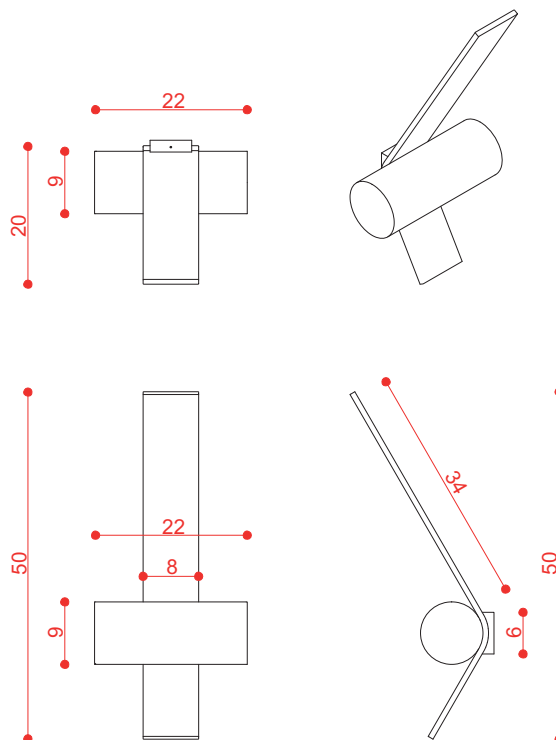

NASTRO WALL LAMP

WALL

BY TOOY

PROJECT	
TYPE	
NOTES	

PRODUCT NAME	Nastro Wall Lamp
DESIGNER	Studiopepe
MANUFACTURER	Tooy
PRODUCT CODE	124-563.41
CATEGORY	Wall
MATERIAL	Aluminium / Brushed Brass
DIMMABILITY	TRIAC dimmable

LIGHT SOURCE	6W LED (650 lm / 2700K)								
FINISHES	<table border="0"> <tr> <td> C2 Matte black</td> <td> C25 Terracotta</td> </tr> <tr> <td> C22 Beige</td> <td> W01 Ash</td> </tr> <tr> <td> C23 Eggshell</td> <td> M01 Concrete</td> </tr> <tr> <td> C26 Green-Grey</td> <td> C41 Brushed brass</td> </tr> </table>	 C2 Matte black	 C25 Terracotta	 C22 Beige	 W01 Ash	 C23 Eggshell	 M01 Concrete	 C26 Green-Grey	 C41 Brushed brass
 C2 Matte black	 C25 Terracotta								
 C22 Beige	 W01 Ash								
 C23 Eggshell	 M01 Concrete								
 C26 Green-Grey	 C41 Brushed brass								
DIMENSIONS	22 (W) x 50 (H) x 21 (D) cm								
IP	20								
ORIGIN	Italy								
WARRANTY	1 year								