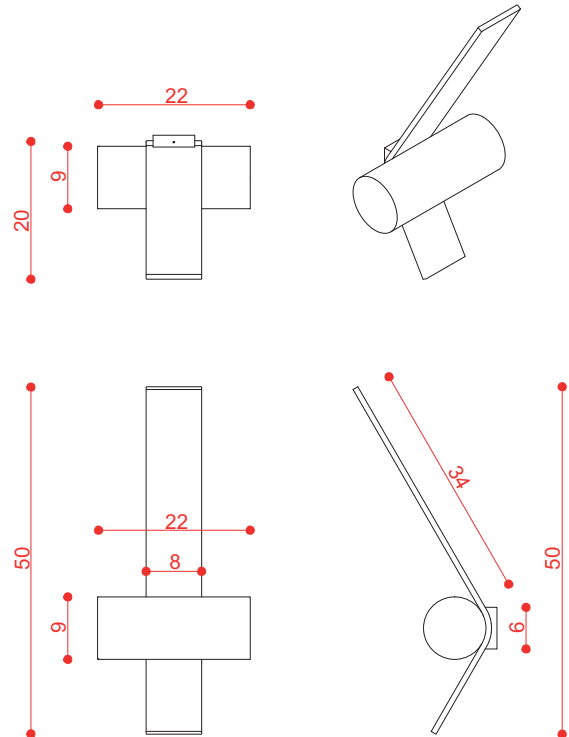

radiantlighting

NASTRO WALL LAMP

WALL

BY TOOY

PROJECT	
TYPE	
NOTES	

PRODUCT NAME	Nastro Wall Lamp
DESIGNER	Corrado Dotti
MANUFACTURER	Tooy
PRODUCT CODE	124-563.41
CATEGORY	Wall
MATERIAL	Aluminium / Brushed Brass
DIMMABILITY	TRIAC dimmable

LIGHT SOURCE	6W LED (650 lm / 2700K)
FINISHES	C2 Matte black, C22 Beige, C23 Eggshell, C24 Dove grey, C25 Terracotta, C26 Greenish-grey, C41 Brushed brass (<i>not for structure</i>)
DIMENSIONS	22 (W) x 50 (H) x 21 (D) cm
IP	20
ORIGIN	Italy
WARRANTY	1 year