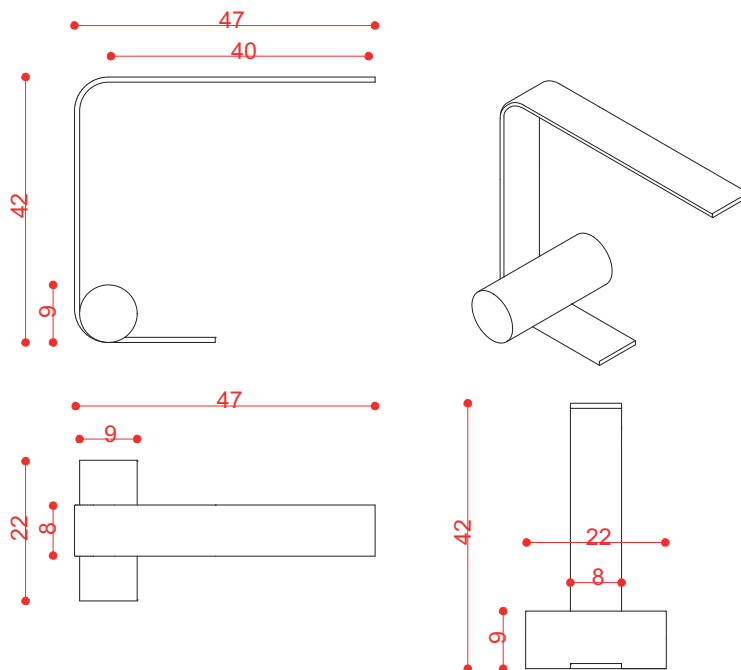

PROJECT	
TYPE	
NOTES	

NASTRO TABLE 563.31

TABLE

BY TOOY

PRODUCT NAME	Nastro Table Lamp 563.31
DESIGNER	Studiopepe
MANUFACTURER	Tooy
PRODUCT CODE	124-563.31
CATEGORY	Table
MATERIAL	Aluminium / Brushed Brass / Metal
DIMMABILITY	Linear LED, touch dimmer

LIGHT SOURCE	7W LED (750 lm / 2700K)
FINISHES	<ul style="list-style-type: none"> C2 Matte black C25 Terracotta C22 Beige W01 Ash C23 Eggshell M01 Concrete C26 Green-Grey C41 Brushed brass
DIMENSIONS	47 (W) x 42 (H) x 22 (D) cm
IP	20
ORIGIN	Italy
WARRANTY	1 year