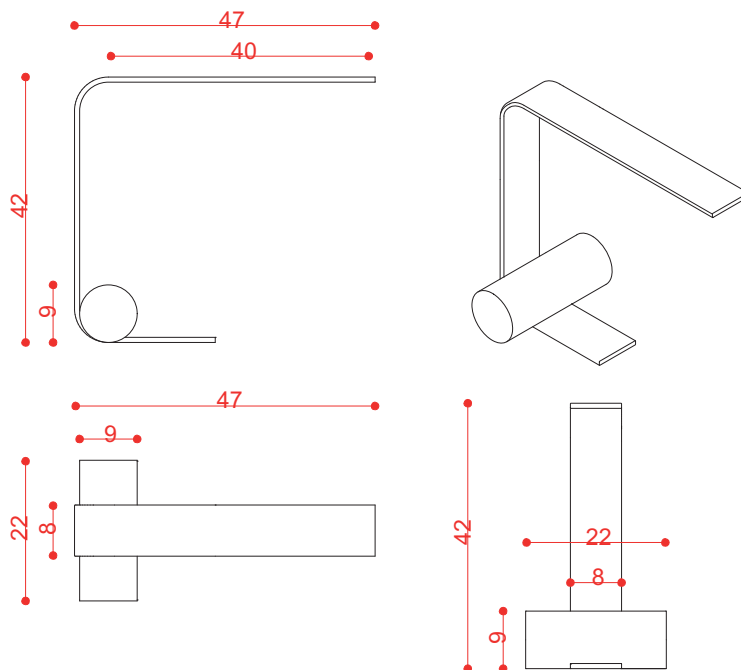

PROJECT	
TYPE	
NOTES	

NASTRO TABLE LAMP

WALL

BY TOOY

PRODUCT NAME	Nastro Table Lamp 563.31
DESIGNER	Corrado Dotti
MANUFACTURER	Tooy
PRODUCT CODE	124-563.31
CATEGORY	Table
MATERIAL	Aluminium / Brushed Brass / Metal
DIMMABILITY	Linear LED, touch dimmer

LIGHT SOURCE	7W LED (750 lm / 2700K)
FINISHES	C2 Matte black, C22 Beige, C23 Eggshell, C24 Dove grey, C25 Terracotta, C26 Greenish-grey, C41 Brushed brass (<i>not for structure</i>)
DIMENSIONS	47 (W) x 42 (H) x 22 (D) cm
IP	20
ORIGIN	Italy
WARRANTY	1 year