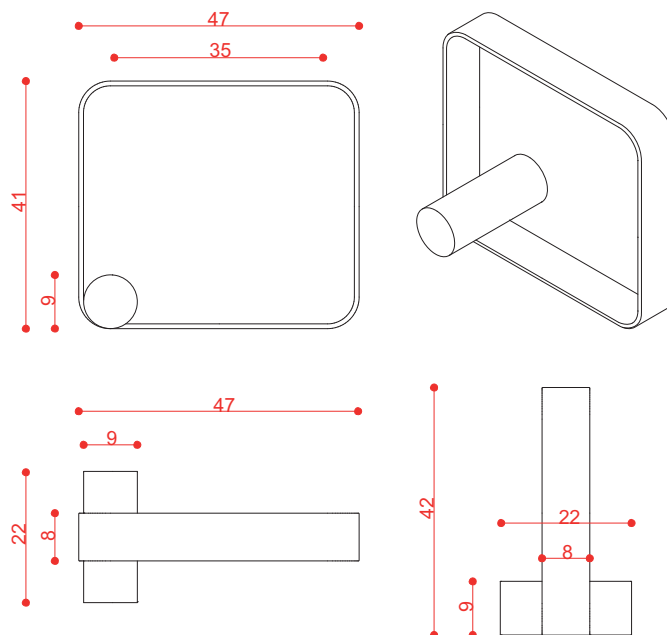

## NASTRO TABLE 563.32

TABLE

BY TOOY

<b>PRODUCT NAME</b>	Nastro Table Lamp 563.32
<b>DESIGNER</b>	Studiopepe
<b>MANUFACTURER</b>	Tooy
<b>PRODUCT CODE</b>	124-563.32
<b>CATEGORY</b>	Table
<b>MATERIAL</b>	Aluminium / Brushed Brass / Metal
<b>DIMMABILITY</b>	Linear LED, touch dimmer

<b>LIGHT SOURCE</b>	6W LED (650 lm / 2700K)								
<b>FINISHES</b>	<table border="0"> <tr> <td> C2 Matte black</td> <td> C25 Terracotta</td> </tr> <tr> <td> C22 Beige</td> <td> W01 Ash</td> </tr> <tr> <td> C23 Eggshell</td> <td> M01 Concrete</td> </tr> <tr> <td> C26 Green-Grey</td> <td> C41 Brushed brass</td> </tr> </table>	 C2 Matte black	 C25 Terracotta	 C22 Beige	 W01 Ash	 C23 Eggshell	 M01 Concrete	 C26 Green-Grey	 C41 Brushed brass
 C2 Matte black	 C25 Terracotta								
 C22 Beige	 W01 Ash								
 C23 Eggshell	 M01 Concrete								
 C26 Green-Grey	 C41 Brushed brass								
<b>DIMENSIONS</b>	47 (W) x 42 (H) x 22 (D) cm								
<b>IP</b>	20								
<b>ORIGIN</b>	Italy								
<b>WARRANTY</b>	1 year								