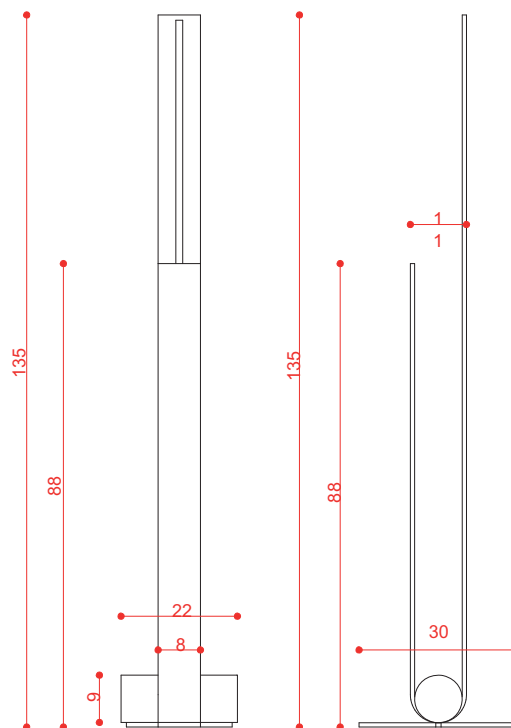

NASTRO FLOOR LAMP

FLOOR

BY TOOY

PROJECT	
TYPE	
NOTES	

PRODUCT NAME	Nastro Floor Lamp
DESIGNER	Studiopepe
MANUFACTURER	Tooy
PRODUCT CODE	124-563.62
CATEGORY	Floor
MATERIAL	Aluminium / Brushed Brass
DIMMABILITY	Integrated dimmer on cable

LIGHT SOURCE	19W LED (2000 lm / 2700K)								
FINISHES	<table border="0"> <tr> <td> C2 Matte black</td> <td> C25 Terracotta</td> </tr> <tr> <td> C22 Beige</td> <td> W01 Ash</td> </tr> <tr> <td> C23 Eggshell</td> <td> M01 Concrete</td> </tr> <tr> <td> C26 Green-Grey</td> <td> C41 Brushed brass</td> </tr> </table>	 C2 Matte black	 C25 Terracotta	 C22 Beige	 W01 Ash	 C23 Eggshell	 M01 Concrete	 C26 Green-Grey	 C41 Brushed brass
 C2 Matte black	 C25 Terracotta								
 C22 Beige	 W01 Ash								
 C23 Eggshell	 M01 Concrete								
 C26 Green-Grey	 C41 Brushed brass								
DIMENSIONS	30 (W) x 135 (H) x 30 (D) cm								
IP	40								
ORIGIN	Italy								
WARRANTY	1 year								