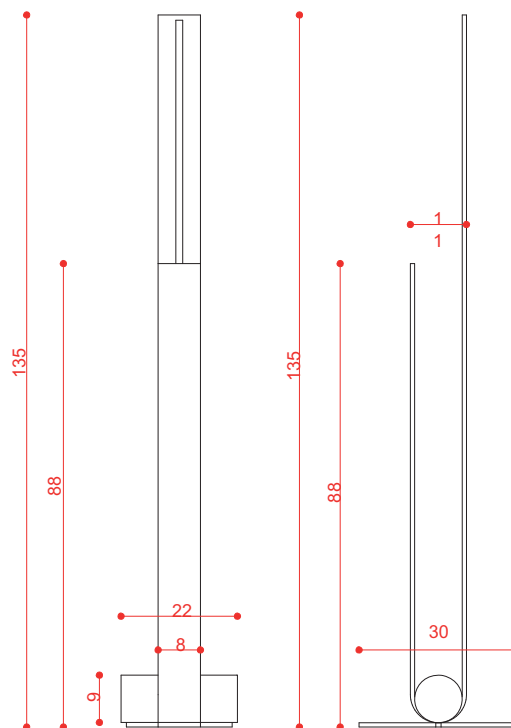

## NASTRO FLOOR LAMP

FLOOR

BY TOOY

<b>PROJECT</b>	
<b>TYPE</b>	
<b>NOTES</b>	

<b>PRODUCT NAME</b>	Nastro Floor Lamp
<b>DESIGNER</b>	Corrado Dotti
<b>MANUFACTURER</b>	Tooy
<b>PRODUCT CODE</b>	124-563.62
<b>CATEGORY</b>	Floor
<b>MATERIAL</b>	Aluminium / Brushed Brass
<b>DIMMABILITY</b>	Integrated dimmer on cable

<b>LIGHT SOURCE</b>	19W LED (2000 lm / 2700K)
<b>FINISHES</b>	C2 Matte black, C22 Beige, C23 Eggshell, C24 Dove grey, C25 Terracotta, C26 Greenish-grey, C41 Brushed brass (not for structure)
<b>DIMENSIONS</b>	30 (W) x 135 (H) x 30 (D) cm
<b>IP</b>	40
<b>ORIGIN</b>	Italy
<b>WARRANTY</b>	1 year