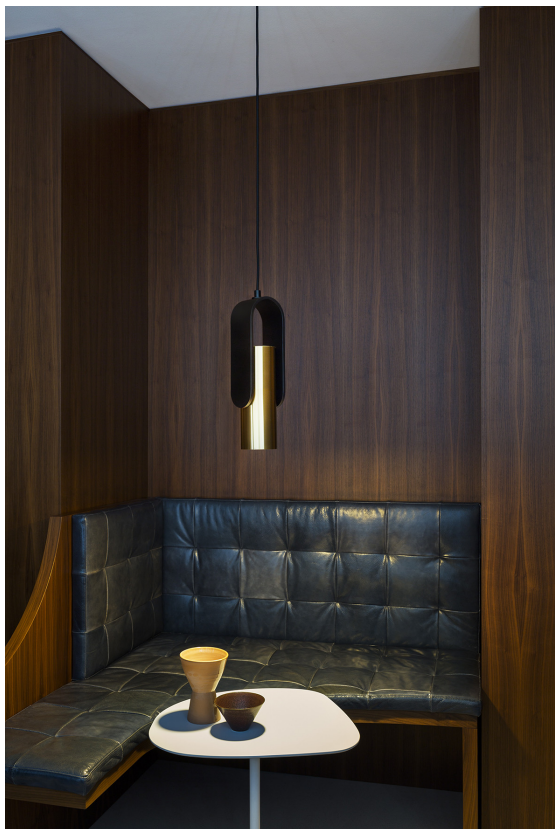

## NASTRO 563.11 SUSPENSION **SUSPENSION**

BY TOOY

<b>PRODUCT NAME</b>	Nastro 563.11 Suspension
<b>DESIGNER</b>	Studiopepe
<b>MANUFACTURER</b>	Tooy
<b>PRODUCT CODE</b>	124-563.11
<b>CATEGORY</b>	Suspension
<b>MATERIAL</b>	Aluminium / Brushed Brass / Metal
<b>DIMMABILITY</b>	Linear LED, touch dimmer

<b>LIGHT SOURCE</b>	15W LED								
<b>FINISHES</b>	<table border="0"> <tr> <td> C2 Matte black</td> <td> C25 Terracotta</td> </tr> <tr> <td> C22 Beige</td> <td> W01 Ash</td> </tr> <tr> <td> C23 Eggshell</td> <td> M01 Concrete</td> </tr> <tr> <td> C26 Green-Grey</td> <td> C41 Brushed brass</td> </tr> </table>	 C2 Matte black	 C25 Terracotta	 C22 Beige	 W01 Ash	 C23 Eggshell	 M01 Concrete	 C26 Green-Grey	 C41 Brushed brass
 C2 Matte black	 C25 Terracotta								
 C22 Beige	 W01 Ash								
 C23 Eggshell	 M01 Concrete								
 C26 Green-Grey	 C41 Brushed brass								
<b>DIMENSIONS</b>	Ø9/H37 cm								
<b>IP</b>	20								
<b>ORIGIN</b>	Italy								
<b>WARRANTY</b>	1 year								