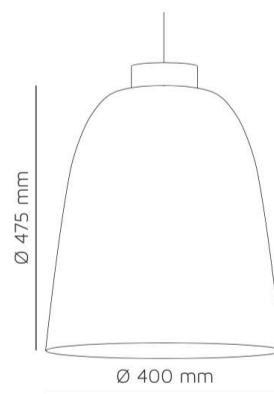

PROJECT:	
TYPE:	
NOTES:	

SUMMERA LARGE

SUSPENSION

BY SHAPES

PRODUCT NAME	Summerna Large	LIGHT SOURCE	E27 (max 150W)
DESIGNER	Pheonix Design	IP	20
MANUFACTURER	Shapes	DIMENSIONS	Ø 400 x 475 (H) + 3000 mm
PRODUCT CODE	125-10019 (MB) 125-10025 (GW) 125-10020 (MW) 125-10033 (MWG) 125-10021 (MDG) 125-10036 (MLG) 125-10022 (MWR) 125-10024 (GB)	FINISHES	Matt Black (MB) Gloss White (GW) Matt White (MW) Matt White/Gold (MWG) Matt Dark Grey (MDG) Matt Light Grey (MLG) Matt White/Rose (MWR) Gloss Black (GB)
CATEGORY	Suspension	ORIGIN	Germany
MATERIAL	Aluminium	WARRANTY	3 Years