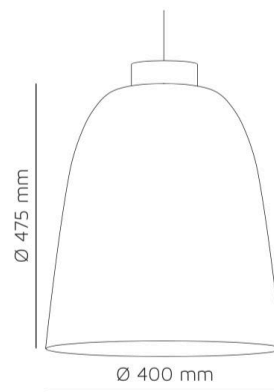

PROJECT:	
TYPE:	
NOTES:	

SUMMERA LARGE

SUSPENSION

BY SHAPES

PRODUCT NAME	Summerna Large	LIGHT SOURCE	E27 (max 150W)
DESIGNER	Pheonix Design	IP	20
MANUFACTURER	Shapes	DIMENSIONS	Ø 400 x 475 (H) + 3000 mm
PRODUCT CODE	125-10019 (MB) 125-10025 (GW) 125-10020 (MW) 125-10027 (GWR) 125-10021 (MDG) 125-10033 (MWG) 125-10022 (MWR) 125-10036 (MLG) 125-10024 (GB)	FINISHES	Matt Black (MB) Gloss White (GW) Matt White (MW) Matt White/Gold (MWG) Matt Dark Grey (MDG) Matt Light Grey (MLG) Matt White/Rose (MWR) Gloss Black (GB)
CATEGORY	Suspension	ORIGIN	Germany
MATERIAL	Aluminium	WARRANTY	3 Years