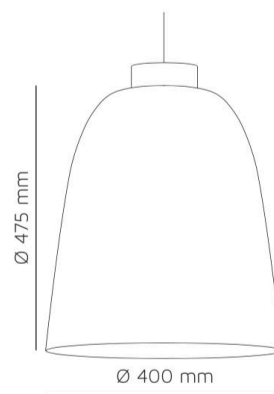

PROJECT:	
TYPE:	
NOTES:	

SUMMERA LARGE

SUSPENSION

BY SHAPES

PRODUCT NAME	Summerra Large		LIGHT SOURCE	E27 (max 150W)	
DESIGNER	Pheonix Design		IP	20	
MANUFACTURER	Shapes		DIMENSIONS	Ø 400 x 475 (H) + 3000 mm	
PRODUCT CODE	125-10019 (MB) 125-10020 (MW) 125-10021 (MDG) 125-10022 (MWR) 125-10023 (MBG) 125-10024 (GB)	125-10025 (GW) 125-10026 (GBG) 125-10027 (GWR) 125-10032 (GWG) 125-10033 (MWG) 125-10036 (MLG)	FINISHES	Matt Black (MB) Matt White (MW) Matt Dark Grey (MDG) Matt White/Rose (MWR) Matt Black/Gold (MBG) Gloss Black (GB)	Gloss White (GW) Gloss Black/Gold (GBG) Gloss White/Rose (GWR) Gloss White/Gold (GWG) Matt White/Gold (MWG) Matt Light Grey (MLG)
CATEGORY	Suspension		ORIGIN	Germany	
MATERIAL	Aluminium		WARRANTY	3 Years	