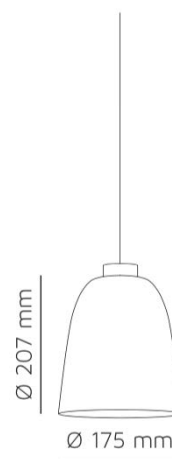

PROJECT:	
TYPE:	
NOTES:	

SUMMERA SMALL

SUSPENSION

BY SHAPES

PRODUCT NAME	Summerra Medium	LIGHT SOURCE	E27 (max 100W)
DESIGNER	Phoenix Design	IP	20
MANUFACTURER	Shapes	DIMENSIONS	Ø 175 x 207 (H) + 3000 mm
PRODUCT CODE	125-10001 (Matt Black) 125-10002 (Matt White) 125-10004 (Matt White / Rose) 125-10007 (Gloss White)	FINISHES	Matt Black Matt White Matt White/Rose Gloss White
CATEGORY	Suspension	ORIGIN	Germany
MATERIAL	Aluminium	WARRANTY	3 Years
DIMMABLE	Yes		
SUSPENSION FINISHES	 <p>Gold - Black/gold 3 Meter 6 Meter</p> <p>Gold - White 3 Meter 6 Meter</p> <p>Rose - White/rose 3 Meter 6 Meter</p> <p>Rose - White 3 Meter 6 Meter</p> <p>Pall. Silver - Black 3 Meter 6 Meter</p> <p>Pall. Silver - Red 3 Meter 6 Meter</p> <p>Pall. Silver - White 3 Meter 6 Meter</p>		