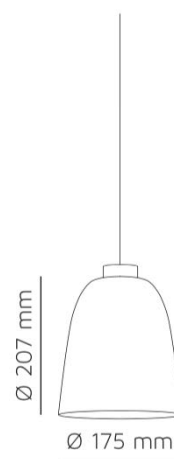

## SUMMERA SMALL

SUSPENSION

BY SHAPES

<b>PRODUCT NAME</b>	Summerna Medium	<b>LIGHT SOURCE</b>	E27 (max 100W)																								
<b>DESIGNER</b>	Pheonix Design	<b>IP</b>	20																								
<b>MANUFACTURER</b>	Shapes	<b>DIMENSIONS</b>	Ø 175 x 207 (H) + 3000 mm																								
<b>PRODUCT CODE</b>	<table border="0"> <tr> <td>125-10001 (MB)</td> <td>125-10007 (GW)</td> </tr> <tr> <td>125-10002 (MW)</td> <td>125-10008 (GBG)</td> </tr> <tr> <td>125-10003 (MDG)</td> <td>125-10009 (GWR)</td> </tr> <tr> <td>125-10004 (MWR)</td> <td>125-10028 (GWG)</td> </tr> <tr> <td>125-10005 (MBG)</td> <td>125-10029 (MWG)</td> </tr> <tr> <td>125-10006 (GB)</td> <td>125-10034 (MLG)</td> </tr> </table>	125-10001 (MB)	125-10007 (GW)	125-10002 (MW)	125-10008 (GBG)	125-10003 (MDG)	125-10009 (GWR)	125-10004 (MWR)	125-10028 (GWG)	125-10005 (MBG)	125-10029 (MWG)	125-10006 (GB)	125-10034 (MLG)	<b>FINISHES</b>	<table border="0"> <tr> <td>Matt Black (MB)</td> <td>Gloss White (GW)</td> </tr> <tr> <td>Matt White (MW)</td> <td>Gloss Black/Gold (GBG)</td> </tr> <tr> <td>Matt Dark Grey (MDG)</td> <td>Gloss White/Rose (GWR)</td> </tr> <tr> <td>Matt White/Rose (MWR)</td> <td>Gloss White/Gold (GWG)</td> </tr> <tr> <td>Matt Black/Gold (MBG)</td> <td>Matt White/Gold (MWG)</td> </tr> <tr> <td>Gloss Black (GB)</td> <td>Matt Light Grey (MLG)</td> </tr> </table>	Matt Black (MB)	Gloss White (GW)	Matt White (MW)	Gloss Black/Gold (GBG)	Matt Dark Grey (MDG)	Gloss White/Rose (GWR)	Matt White/Rose (MWR)	Gloss White/Gold (GWG)	Matt Black/Gold (MBG)	Matt White/Gold (MWG)	Gloss Black (GB)	Matt Light Grey (MLG)
125-10001 (MB)	125-10007 (GW)																										
125-10002 (MW)	125-10008 (GBG)																										
125-10003 (MDG)	125-10009 (GWR)																										
125-10004 (MWR)	125-10028 (GWG)																										
125-10005 (MBG)	125-10029 (MWG)																										
125-10006 (GB)	125-10034 (MLG)																										
Matt Black (MB)	Gloss White (GW)																										
Matt White (MW)	Gloss Black/Gold (GBG)																										
Matt Dark Grey (MDG)	Gloss White/Rose (GWR)																										
Matt White/Rose (MWR)	Gloss White/Gold (GWG)																										
Matt Black/Gold (MBG)	Matt White/Gold (MWG)																										
Gloss Black (GB)	Matt Light Grey (MLG)																										
<b>CATEGORY</b>	Suspension	<b>ORIGIN</b>	Germany																								
<b>MATERIAL</b>	Aluminium	<b>WARRANTY</b>	3 Years																								