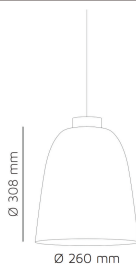

PRODUCT NAME	Summera Medium
DESIGNER	Pheonix Design
MANUFACTURER	Shapes
PRODUCT CODE	125-10010 (MB) 125-10011 (MW) 125-10012 (MDG) 125-10013 (MWR) 125-10014 (MBG) 125-10015 (GB) 125-10016 (GW) 125-10017 (GBG) 125-10018 (GWR) 125-10030 (GWG) 125-10031 (MWG) 125-10035 (MLG)
CATEGORY	Suspension
MATERIAL	Aluminium

LIGHT SOURCE	E27 (max 100W)
FINISHES	Matt Black (MB) Matt White (MW) Matt Dark Grey (MDG) Matt White/Rose (MWR) Matt Black/Gold (MBG) Gloss Black (GB) Gloss White (GW) Gloss Black/Gold (GBG) Gloss White/Rose (GWR) Gloss White/Gold (GWG) Matt White/Gold (MWG) Matt Light Grey (MLG)
DIMENSIONS	260 x 308 (H) + 3000 mm
IP	20
ORIGIN	Germany
WARRANTY	3 Years

DRAWING