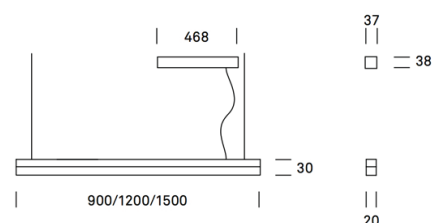

PROJECT	
TYPE	
NOTES	

SPINALED SUSPENSION

SUSPENSION

BY RIBAG

PRODUCT NAME	SPINAled Suspension
DESIGNER	Daniel Kübler Erwin Egli
MANUFACTURER	Ribag
CATEGORY	Suspension
MATERIAL	Aluminium Acrylic Glass
PRODUCT CODE	46-4010.090.30.0 (Ø 900) 46-4010.120.30.0 (Ø 1200) 46-4010.150.30.0 (Ø 1500) <i>with Linear Lense 60°:</i> 46-4012.090.30.0 (Ø 900) 46-4012.120.30.0 (Ø 1200) 46-4012.150.30.0 (Ø 1500)

LIGHT SOURCE	LED CRI 85 3000K
FINISHES	Anodised Matte Aluminium
IP	20
DIMENSIONS	900 x w 20 x h 30 mm + 2500 1200 x w 20 x h 30 mm + 2500 1500 x w 20 x h 30 mm + 2500
ORIGIN	Switzerland
WARRANTY	2 Years