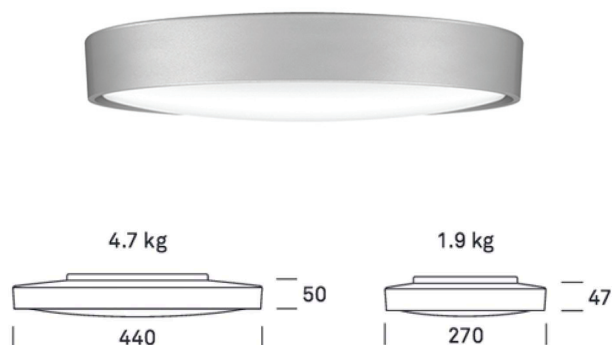

PROJECT	
TYPE	
NOTES	

ARVA CEILING

CEILING

BY RIBAG

PRODUCT NAME	Arva Ceiling
DESIGNER	Daniel Kübler
MANUFACTURER	Ribag
CATEGORY	Ceiling / Wall
MATERIAL	Aluminium Glass
PRODUCT CODE	<p>Ø 270: 46-4100.250.30.2 (Black) 46-4100.250.30.3 (White) 46-4100.250.30.8 (Grey)</p> <p>Ø 440: 46-4100.420.30.2 (Black) 46-4100.420.30.3 (White) 46-4100.420.30.8 (Grey)</p>

LIGHT SOURCE	<p>Ø 270: 14W LED / 1520 lumens Ø 440: 26W LED / 3050 lumens</p>
FINISHES	Black / White / Grey
IP	43
DIMENSIONS	<p>Ø 270 x 47 (H) mm Ø 440 x 50 (H) mm</p>
ORIGIN	Switzerland
WARRANTY	2 Years