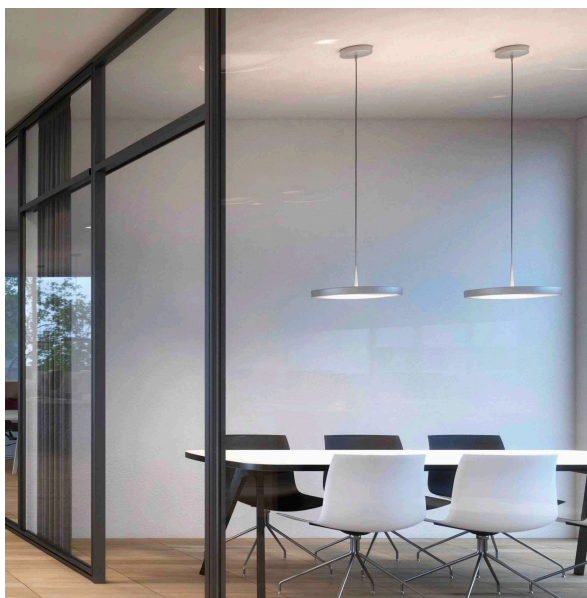

PROJECT	
TYPE	
NOTES	

ARVA SUSPENSION

SUSPENSION

BY RIBAG

PRODUCT NAME	Arva Suspension
DESIGNER	Daniel Kübler
MANUFACTURER	Ribag
CATEGORY	Suspension
MATERIAL	Aluminium Glass
PRODUCT CODE	<p>Ø 270: 46-4110.250.30.2 (Black) 46-4110.250.30.3 (White) 46-4110.250.30.8 (Grey)</p> <p>Ø 440: 46-4110.420.30.2 (Black) 46-4110.420.30.3 (White) 46-4110.420.30.8 (Grey)</p>

LIGHT SOURCE	<p>Ø 270: 19W LED / 1940 lumens Ø 440: 34W LED / 3880 lumens</p>
FINISHES	Black / White / Grey
IP	43
DIMENSIONS	<p>Ø 270 x 47 (H) mm Ø 440 x 50 (H) mm</p>
ORIGIN	Switzerland
WARRANTY	2 Years
DIMMABLE	Dimmable versions available upon request