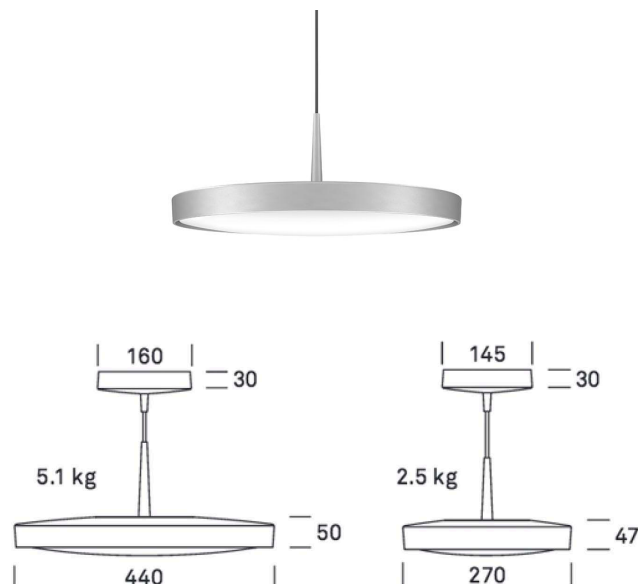

PROJECT	
TYPE	
NOTES	

ARVA SUSPENSION

SUSPENSION

BY RIBAG

PRODUCT NAME	Arva Suspension
DESIGNER	Daniel Kübler
MANUFACTURER	Ribag
CATEGORY	Suspension
MATERIAL	Aluminium Glass
PRODUCT CODE	<p>Ø 270: 46-4110.250.30.2 (Black) 46-4110.250.30.3 (White) 46-4110.250.30.8 (Grey)</p> <p>Ø 440: 46-4110.420.30.2 (Black) 46-4110.420.30.3 (White) 46-4110.420.30.8 (Grey)</p>

LIGHT SOURCE	<p>Ø 270: 19W LED / 1940 lumens Ø 440: 34W LED / 3880 lumens</p>
FINISHES	Black / White / Grey
IP	43
DIMENSIONS	<p>Ø 270 x 47 (H) mm Ø 440 x 50 (H) mm</p>
ORIGIN	Switzerland
WARRANTY	2 Years
DIMMABLE	Dimmable versions available upon request