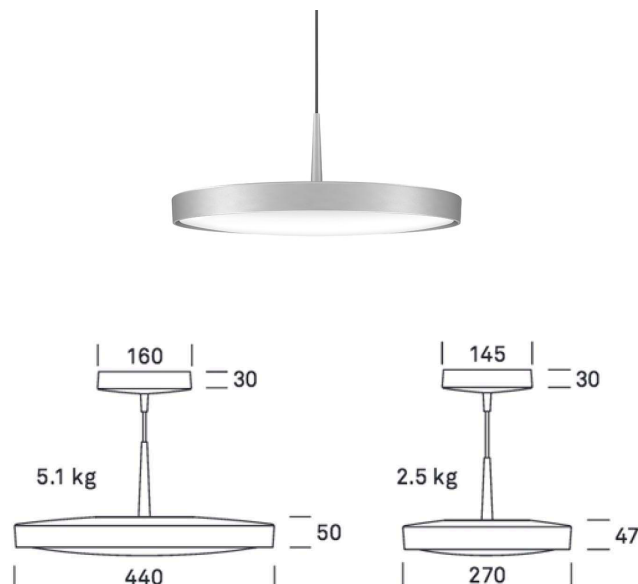

PROJECT	
TYPE	
NOTES	

ARVA SUSPENSION

SUSPENSION

BY RIBAG

PRODUCT NAME	Arva Suspension
DESIGNER	Daniel Kübler
MANUFACTURER	Ribag
CATEGORY	Suspension
MATERIAL	Aluminium Glass
PRODUCT CODE	<p>Ø 270: 46-4110.250.30.2 (Black) 46-4110.250.30.3 (White) 46-4110.250.30.8 (Grey)</p> <p>Ø 440: 46-4110.420.30.2 (Black) 46-4110.420.30.3 (White) 46-4110.420.30.8 (Grey)</p>

LIGHT SOURCE	<p>Ø 270: 19W LED / 1940 lumens Ø 440: 34W LED / 3880 lumens</p>
FINISHES	Black / White / Grey
IP	43
DIMENSIONS	<p>Ø 270 x 47 (H) mm Ø 440 x 50 (H) mm</p>
ORIGIN	Switzerland
WARRANTY	2 Years