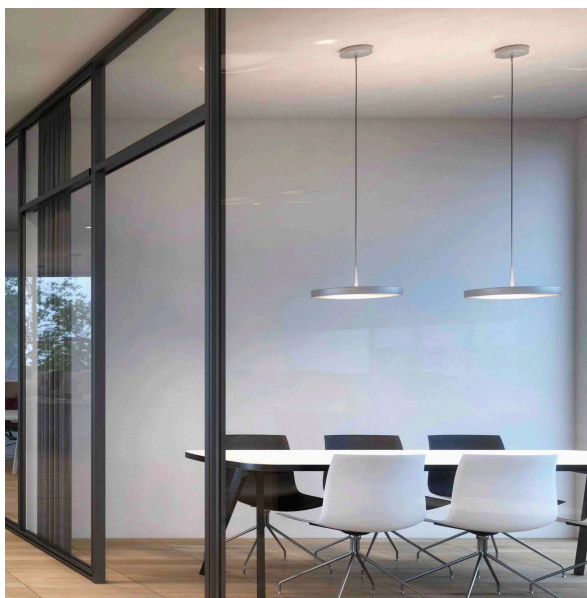

PROJECT	
TYPE	
NOTES	

ARVA SUSPENSION

SUSPENSION

BY RIBAG

PRODUCT NAME	Arva Suspension
DESIGNER	Daniel Kübler
MANUFACTURER	Ribag
CATEGORY	Suspension
MATERIAL	Aluminium Glass
PRODUCT CODE	<p>Ø 270: 46-4110.250.30.2 (Black) 46-4110.250.30.3 (White) 46-4110.250.30.8 (Grey)</p> <p>Ø 440: 46-4110.420.30.2 (Black) 46-4110.420.30.3 (White) 46-4110.420.30.8 (Grey)</p>

LIGHT SOURCE	<p>Ø 270: 19W LED / 1940 lumens Ø 440: 34W LED / 3880 lumens</p>
FINISHES	Black / White / Grey
IP	43
DIMENSIONS	<p>Ø 270 x 47 (H) mm Ø 440 x 50 (H) mm</p>
ORIGIN	Switzerland
WARRANTY	2 Years