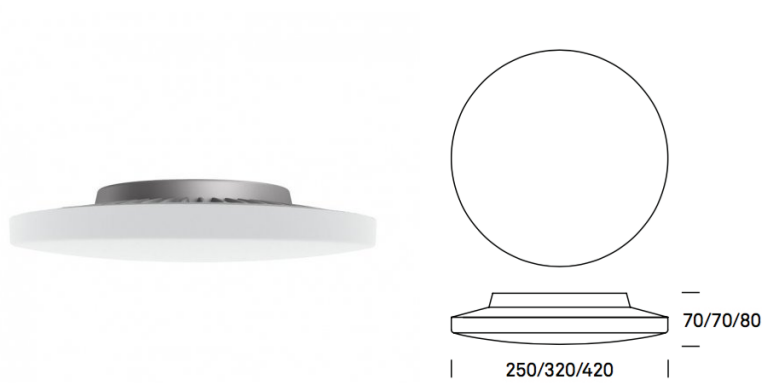

radiantlighting

PUNTO 250/320/420

CEILING

BY RIBAG

PROJECT	
TYPE	
NOTES	

PRODUCT NAME	Punto 250 / 320 / 420
DESIGNER	Daniel Kübler
MANUFACTURER	Ribag
CATEGORY	Ceiling/Wall
MATERIAL	Aluminium Glass
PRODUCT CODE	46-4051.250.30.8(Ø 250) 46-4051.320.30.8 (Ø 320) 46-4051.420.30.8 (Ø 420)
LIGHT SOURCE	Ø 250 - 18W LED Ø 320 - 27W LED Ø 420 - 34W LED

FINISHES	Metallic Grey
IP	54
DIMENSIONS	Ø 250 x 70 (H) mm Ø 320 x 70 (H) mm Ø 420 x 80 (H) mm
DIMMABLE	No (<i>dimnable versions available upon request</i>)
ORIGIN	Switzerland
WARRANTY	5 Years