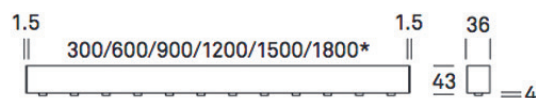

PROJECT	
TYPE	
NOTES	

METRON DOWNLIGHT

SUSPENSION

BY RIBAG

* Length without end plates

PRODUCT NAME	Metron Downlight Suspension	
DESIGNER	Ribag	
MANUFACTURER	Ribag	
CATEGORY	Suspension	
MATERIAL	Aluminium	
PRODUCT CODE	<p>Length 300 46-4067.030.30.3 (White) 46-4067.030.30.2 (Black)</p> <p>Length 600 46-4067.060.30.3 (White) 46-4067.060.30.2 (Black)</p> <p>Length 900 46-4067.090.30.3 (White) 46-4067.090.30.2 (Black)</p>	<p>Length 1200 46-4067.120.30.3 (White) 46-4067.120.30.2 (Black)</p> <p>Length: 1500 46-4067.150.30.3 (White) 46-4067.150.30.2 (Black)</p> <p>Length: 1800 46-4067.180.30.3 (White) 46-4067.180.30.2 (Black)</p>
DIMMABLE	Dimmable versions available upon request	

LIGHT SOURCE	<p>300: 7W LED 540 lumens 600: 13W LED 1080 lumens 900: 19W LED 1800 lumens 1200: 25W LED 2400 lumens 1500: 31W LED 3600 lumens 1800: 38W LED 3600 lumens</p>
FINISHES	Grey / White / Black
IP	20
DIMENSIONS	<p>300 (L) x 36 (W) x 43 (H) mm 600 (L) x 36 (W) x 43 (H) mm 900 (L) x 36 (W) x 43 (H) mm 1200 (L) x 36 (W) x 43 (H) mm 1500 (L) x 36 (W) x 43 (H) mm 1800 (L) x 36 (W) x 43 (H) mm</p>
ORIGIN	Switzerland
WARRANTY	2 Years