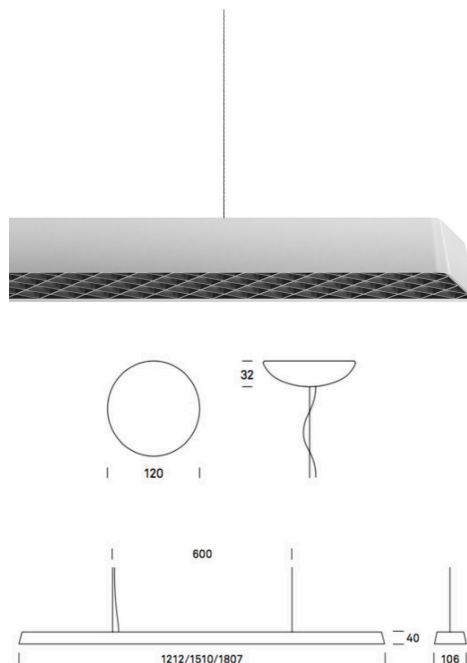

PROJECT	
TYPE	
NOTES	

MESH SUSPENSION

SUSPENSION

BY RIBAG

PRODUCT NAME	Mesh Suspension
DESIGNER	Ribag
MANUFACTURER	Ribag
CATEGORY	Suspension
MATERIAL	Aluminium
PRODUCT CODE	<p>Length: 1213 46-4090.120.30.8 (Grey) 46-4090.120.30.3 (White)</p> <p>Length: 1510 46-4090.150.30.8 (Grey) 46-4090.150.30.3 (White)</p> <p>Length: 1808 46-4090.180.30.8 (Grey) 46-4090.180.30.3 (White)</p>

LIGHT SOURCE	1213: 56W LED / 7,200 lumens 1510: 77W LED / 9,800 lumens 1808: 94W LED / 11,900 lumens
FINISHES	Grey / White
IP	20
DIMENSIONS	1212 (L) x 106 (W) x 40 (H) mm 1510 (L) x 106 (W) x 40 (H) mm 1807 (L) x 106 (W) x 40 (H) mm
ORIGIN	Switzerland
WARRANTY	2 Years