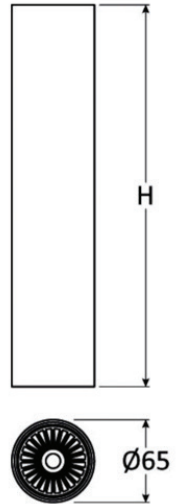

radiantlighting

TUBO

CEILING / SUSPENSION

BY NOVALUX

PROJECT	
TYPE	
NOTES	

PRODUCT NAME	Tubo
DESIGNER	Novalux
MANUFACTURER	Novalux
PRODUCT CODE	<p>Ø 300:</p> <p>20-I710K1050BK (White) 20-I710K1050MK (Chrome) 20-I710K1050NK (Black)</p> <p>Ø 500:</p> <p>20-I711K1050BK (White) 20-I711K1050MK (Chrome) 20-I711K1050NK (Black)</p> <p>Ø 800:</p> <p>20-I712K1050BK (White) 20-I712K1050MK (Chrome) 20-I712K1050NK (Black)</p>
DIMMABLE	Dependant on bulb

CATEGORY	Ceiling / Suspension
MATERIAL	Painted Aluminium Alloy
LIGHT SOURCE	GU10 LED 8W
FINISHES	White Chrome Black
DIMENSIONS	Ø 65 x 300 mm Ø 65 x 500 mm Ø 65 x 800 mm
IP	20
ORIGIN	Italy
WARRANTY	3 years