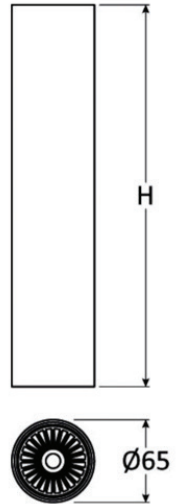

radiantlighting

TUBO

BY NOVALUX

CEILING / SUSPENSION

| | |
|----------------|--|
| PROJECT | |
| TYPE | |
| NOTES | |

| | |
|---------------------|---|
| PRODUCT NAME | Tubo |
| DESIGNER | Novalux |
| MANUFACTURER | Novalux |
| PRODUCT CODE | <p>Ø 300: 20-I710K1050BK (White) 20-I710K1050MK (Chrome) 20-I710K1050NK (Black)</p> <p>Ø 500: 20-I711K1050BK (White) 20-I711K1050MK (Chrome) 20-I711K1050NK (Black)</p> <p>Ø 800: 20-I712K1050BK (White) 20-I712K1050MK (Chrome) 20-I712K1050NK</p> |

| | |
|---------------------|---|
| CATEGORY | Ceiling / Suspension |
| MATERIAL | Painted Aluminium Alloy |
| LIGHT SOURCE | GU10 LED 8W or Halogen 50W (all sizes) |
| FINISHES | White Chrome Black |
| DIMENSIONS | Ø 65 x 300 mm Ø 65 x 500 mm Ø 65 x 800 mm |
| IP | 20 |
| ORIGIN | Italy |
| WARRANTY | 3 years |