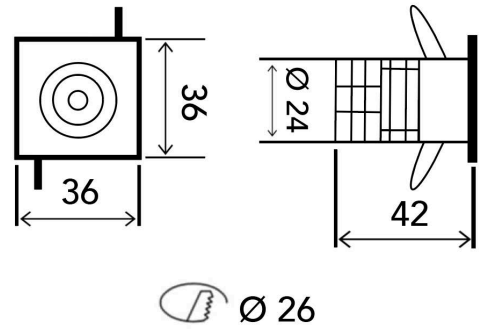

radiantlighting

MINOR SQUARE

CEILING

BY NOVALUX

PROJECT	
TYPE	
NOTES	

PRODUCT NAME	Minor Square
DESIGNER	Novalux
MANUFACTURER	Novalux
PRODUCT CODE	20-S825X1003BI (White) 20-S825X1003GU (Grey)
CATEGORY	Ceiling
MATERIAL	Aluminium

LIGHT SOURCE	LED 1.2W @ 350mA or LED 3W @ 700mA 3200K
IP	20
DIMENSIONS	36 (L) x 36 (W) 42 (H) mm
FINISHES	White Grey
ORIGIN	Italy
WARRANTY	3 years