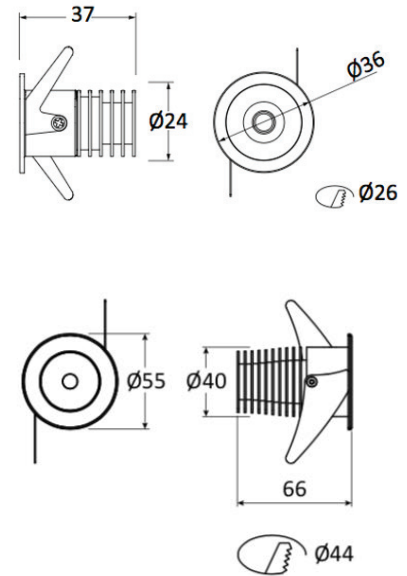

# MINOR ROUND

CEILING

BY NOVALUX

<b>PROJECT</b>	
<b>TYPE</b>	
<b>NOTES</b>	

<b>PRODUCT NAME</b>	Minor Round
<b>DESIGNER</b>	Novalux
<b>MANUFACTURER</b>	Novalux
<b>PRODUCT CODE</b>	<p>Ø 36: 20-S826X1003BU (White) 20-S826X1003GU (Grey)</p> <p>Ø 55: 20-S826X1006BU (White) 20-S826X1006GU (Grey)</p>
<b>CATEGORY</b>	Ceiling
<b>MATERIAL</b>	Aluminium

<b>LIGHT SOURCE</b>	<p>Ø 36: LED 1.2W Ø 55: LED 3W</p>
<b>FINISHES</b>	<p>White Grey</p>
<b>IP</b>	20
<b>DIMENSIONS</b>	<p>Ø 36 x 37 (H) mm Ø 55 x 66 (H) mm</p>
<b>ORIGIN</b>	Italy
<b>WARRANTY</b>	3 years