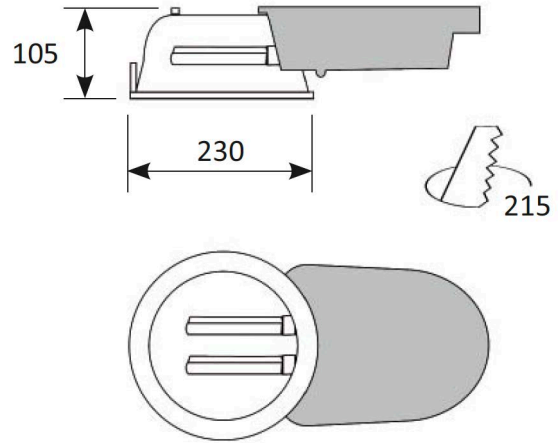

# LUCIO

BY NOVALUX

CEILING

<b>PROJECT</b>	
<b>TYPE</b>	
<b>NOTES</b>	

<b>PRODUCT NAME</b>	Lucio
<b>DESIGNER</b>	Novalux
<b>MANUFACTURER</b>	Novalux
<b>PRODUCT CODE</b>	20-EL6845BI (18W, White) 20-EL6845BIDIM (18W, White, DALI Dimmable) 20-EL6843BI (26W, White)
<b>CATEGORY</b>	Ceiling
<b>MATERIAL</b>	Thermoplastic & Glass
<b>LIGHT SOURCE</b>	2 x 18W Fluro 2 x 26W Fluro

<b>FINISHES</b>	White
<b>DIMENSIONS</b>	Ø 230 x 105 (H)
<b>IP</b>	20
<b>ORIGIN</b>	Italy
<b>WARRANTY</b>	3 years