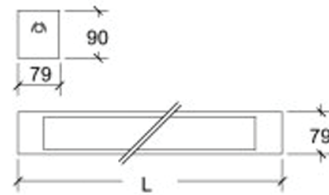

## JULIA

BY NOVALUX

SUSPENSION

<b>PROJECT</b>	
<b>TYPE</b>	
<b>NOTES</b>	

<b>PRODUCT NAME</b>	Julia
<b>DESIGNER</b>	Novalux
<b>MANUFACTURER</b>	Novalux
<b>PRODUCT CODE</b>	20-E1080
<b>CATEGORY</b>	Suspension
<b>MATERIAL</b>	Extruded Aluminium
<b>LIGHT SOURCE</b>	1 x 80W Fluro

<b>FINISHES</b>	Aluminium
<b>DIMENSIONS</b>	(L) 1520 x (W) 79 x (H) 90 mm
<b>IP</b>	20
<b>ORIGIN</b>	Italy
<b>WARRANTY</b>	3 years

PERTH  
T +61 08 9240 1008  
F +61 08 9240 1178  
sales@radiantlighting.com.au