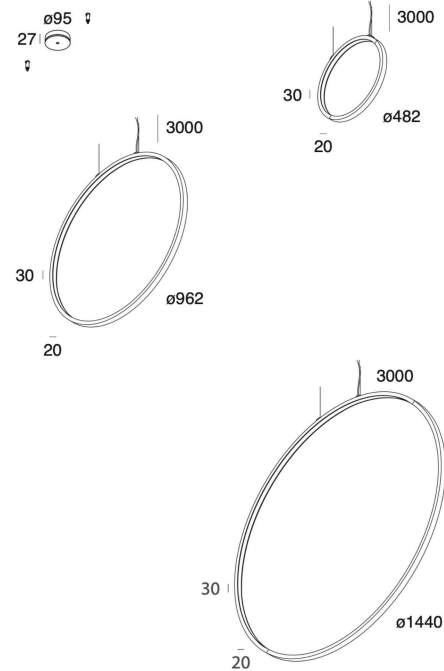

radiantlighting

HALOS MINI VERTICAL

SUSPENSION

BY NOVALUX

PROJECT	
TYPE	
NOTES	

PRODUCT NAME	Halos Mini Vertical
DESIGNER	Novalux
MANUFACTURER	Novalux
PRODUCT CODE	<p>20-107339.01 (Ø 482mm, White) 20-107339.02 (Ø 482mm, Black) 20-107342.01 (Ø 962mm, White) 20-107342.02 (Ø 962mm, Black) 20-107345.01 (Ø 1440mm, White) 20-107345.02 (Ø 1440mm, Black)</p> <p>20-107347.01 (Canopy, White) 20-107347.02 (Canopy, Black)</p> <p>20-107324.99 (Driver for Ø 482mm) 20-105103.99 (Driver for Ø 962mm) 20-105109.99 (Driver for Ø 1440mm)</p> <p>20-107347.014 (White Canopy with Driver for Ø 482mm) 20-107347.024 (Black Canopy with Driver for Ø 482mm) 20-107347.019 (White Canopy with Driver for Ø 962mm) 20-107347.029 (Black Canopy with Driver for Ø 962mm) 20-107347.0114 (White Canopy with Driver for Ø 1440mm) 20-107347.0214 (Black Canopy with Driver for Ø 1440mm)</p>

CATEGORY	Suspension
MATERIAL	Aluminium
LIGHT SOURCE	24W 48W 72W
FINISHES	White Black
DIMENSIONS	Ø 428 mm Ø 962 mm Ø 1440 mm
IP	20
ORIGIN	Italy
WARRANTY	3 years