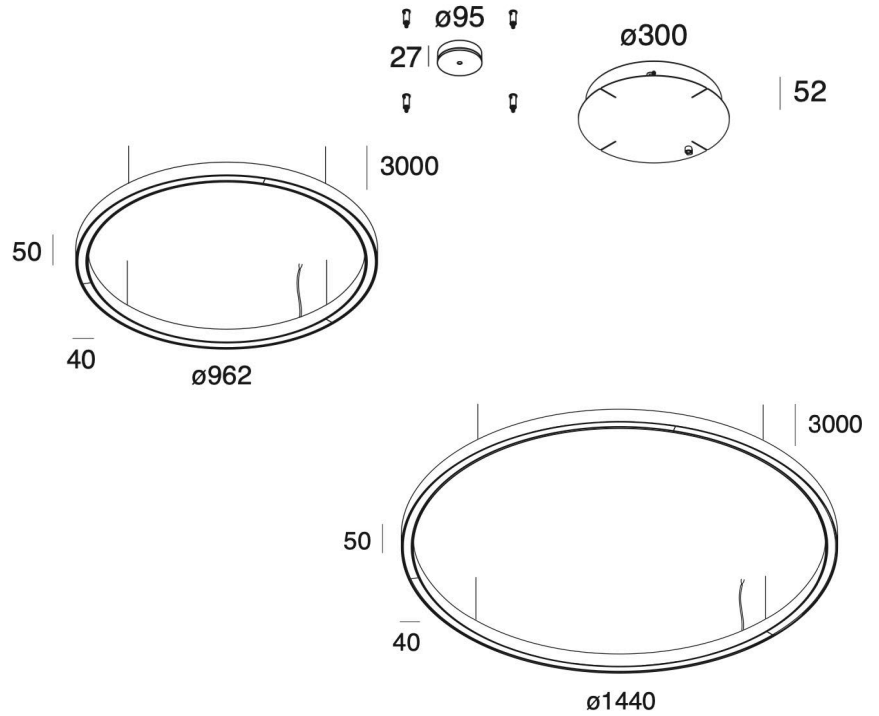

radiantlighting

**HALOS B HORIZONTAL** SUSPENSION

BY NOVALUX

<b>PROJECT</b>	
<b>TYPE</b>	
<b>NOTES</b>	

<b>PRODUCT NAME</b>	Halos B Horizontal
<b>DESIGNER</b>	Novalux
<b>MANUFACTURER</b>	Novalux
<b>PRODUCT CODE</b>	20-107120.01 (962mm,White) 20-107120.02 (962mm,Black) 20-107123.01 (1440mm,White) 20-107123.02 (1440mm, Black)  20-105157.01 (Canopy for single installation, White) 20-105157.02 (Canopy for single installation, Black) 20-107125.99 (Electronic driver 240V)  20-1057127.01 (Canopy for single installation with intergrated driver, White) 20-107127.02 (Canopy for single installation with intergrated driver, White)

<b>CATEGORY</b>	Suspension
<b>MATERIAL</b>	Aluminium
<b>LIGHT SOURCE</b>	124W   186W
<b>FINISHES</b>	White Black
<b>DIMENSIONS</b>	Ø 962 mm Ø 1440 mm
<b>IP</b>	20
<b>ORIGIN</b>	Italy
<b>WARRANTY</b>	3 years