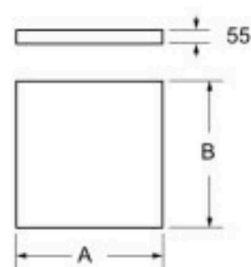

PROJECT	
TYPE	
NOTES	

ANNA

CEILING

BY NOVALUX

PRODUCT NAME	Anna	
DESIGNER	Novalux	
MANUFACTURER	Novalux	
PRODUCT CODE	Anna 340: 20-E013P2024AO	Anna 600: 20-E013P4024AO
CATEGORY	Ceiling	
MATERIAL	Anodized Extruded Aluminium	
LIGHT SOURCE	Anna 340: Fluorescent 2 x 24W 2G10 Anna 600: Fluorescent 4 x 24W G5	

FINISHES	Aluminium
DIMENSIONS	340 (L) x 340 (W) 55 (H) 600 (L) x 600 (W) 55 (H)
IP	20
ORIGIN	Italy
WARRANTY	3 years