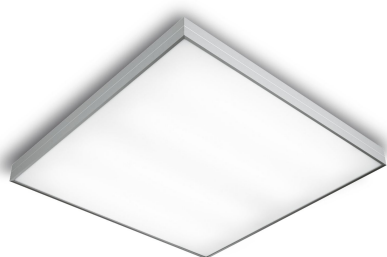

PROJECT	
TYPE	
NOTES	

ANNA

CEILING

BY NOVALUX

PRODUCT NAME	Anna	
DESIGNER	Novalux	
MANUFACTURER	Novalux	
PRODUCT CODE	Anna 340: 20-E013P2024AO	Anna 600: 20-E013P4024AO
CATEGORY	Ceiling	
MATERIAL	Anodized Extruded Aluminium	
LIGHT SOURCE	Anna 340: Fluorescent 2 x 24W 2G10 Anna 600: Fluorescent 4 x 24W G5	

FINISHES	Aluminium
DIMENSIONS	340 (L) x 340 (W) 55 (H) 600 (L) x 600 (W) 55 (H)
IP	20
ORIGIN	Italy
WARRANTY	3 years