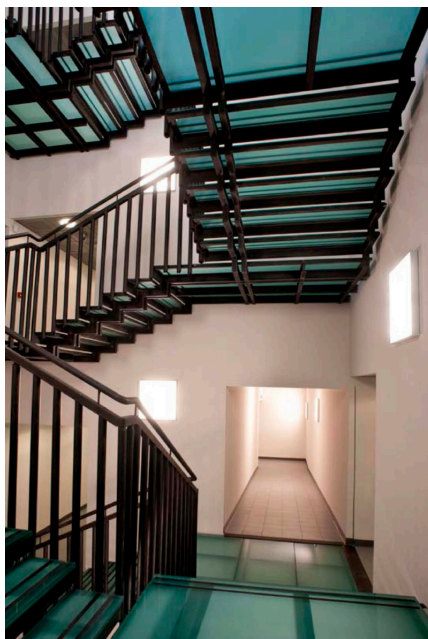

PROJECT	
TYPE	
NOTES	

ANNA

CEILING

BY NOVALUX

PRODUCT NAME	Anna	
DESIGNER	Novalux	
MANUFACTURER	Novalux	
PRODUCT CODE	Anna 340: 20-E013P2024AO	Anna 600: 20-E013P4024AO
CATEGORY	Ceiling	
MATERIAL	Anodized Extruded Aluminium	
LIGHT SOURCE	Anna 340: Fluorescent 2 x 24W 2G10 Anna 600: Fluorescent 4 x 24W G5	

FINISHES	Aluminium
DIMENSIONS	340 (L) x 340 (W) 55 (H) 600 (L) x 600 (W) 55 (H)
IP	20
ORIGIN	Italy
WARRANTY	3 years