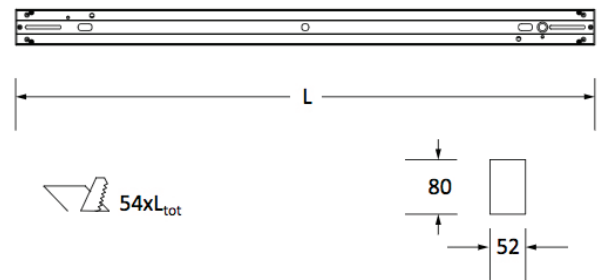

LUCKY EVO

CEILING

BY NOVALUX

PROJECT	
TYPE	
NOTES	

PRODUCT NAME	Lucky Evo
DESIGNER	Novalux
MANUFACTURER	Novalux
PRODUCT CODE	20-100527.01 (1125 mm) 20-100529.01 (1406 mm) 20-100531.01 (1687 mm)
CATEGORY	Ceiling/Wall
MATERIAL	Aluminium Alloy Polycarbonate
LIGHT SOURCE	18W LED (1125 mm) 23W LED (1406 mm) 27W LED (1687 mm)

FINISHES	White
IP	20
ORIGIN	Italy
DIMENSIONS	80 (H) x 52 (W) x 1125 mm 80 (H) x 52 (W) x 1406 mm 80 (H) x 52 (W) x 1687 mm
WARRANTY	3 years
DIMMABLE	Dimmable DALI/PUSH driver available upon request