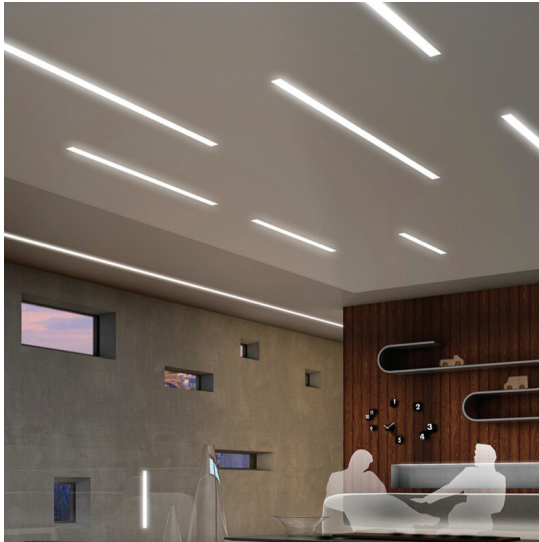

LUCKY EVO

CEILING

BY NOVALUX

PROJECT	
TYPE	
NOTES	

PRODUCT NAME	Lucky Evo
DESIGNER	Novalux
MANUFACTURER	Novalux
PRODUCT CODE	20-100527.01 (1125 mm) 20-100529.01 (1406 mm) 20-100531.01 (1687 mm)
CATEGORY	Ceiling/Wall
MATERIAL	Aluminium Alloy Polycarbonate
LIGHT SOURCE	18W LED (1125 mm) 23W LED (1406 mm) 27W LED (1687 mm)

FINISHES	White
IP	20
ORIGIN	Italy
DIMENSIONS	80 (H) x 52 (W) x 1125 mm 80 (H) x 52 (W) x 1406 mm 80 (H) x 52 (W) x 1687 mm
WARRANTY	3 years
DIMMABLE	Dimmable DALI/PUSH driver available upon request