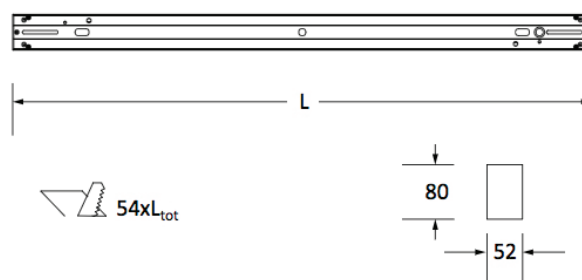

LUCKY EVO

CEILING

BY NOVALUX

PROJECT	
TYPE	
NOTES	

PRODUCT NAME	Lucky Evo
DESIGNER	Novalux
MANUFACTURER	Novalux
PRODUCT CODE	20-100527.01 (Ø 1125) 20-100529.01 (Ø 1406) 20-100531.01 (Ø 1687)
CATEGORY	Ceiling/Wall Recessed Suspension
MATERIAL	Aluminium Alloy Polycarbonate
LIGHT SOURCE	18W LED (Ø 1125) 23W LED (Ø 1406) 27W LED (Ø 1687)

FINISHES	White
IP	20
ORIGIN	Italy
DIMENSIONS	80 (H) x 52 (W) x 1125 mm 80 (H) x 52 (W) x 1406 mm 80 (H) x 52 (W) x 1687 mm
WARRANTY	3 years