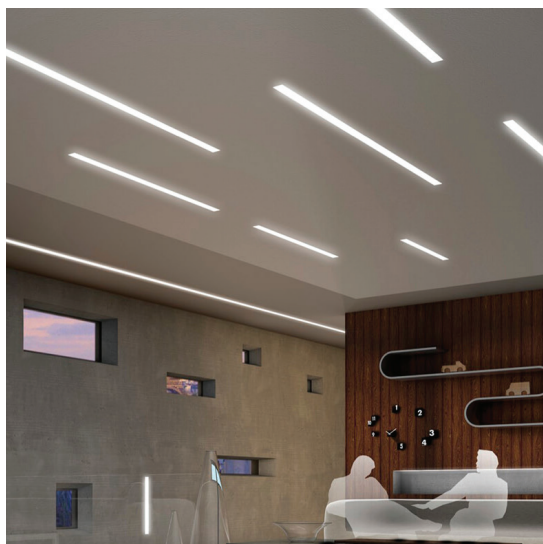

LUCKY EVO

CEILING

BY NOVALUX

PROJECT	
TYPE	
NOTES	

PRODUCT NAME	Lucky Evo
DESIGNER	Novalux
MANUFACTURER	Novalux
PRODUCT CODE	20-100527.01 (Ø 1125) 20-100529.01 (Ø 1406) 20-100531.01 (Ø 1687)
CATEGORY	Ceiling/Wall Recessed Suspension
MATERIAL	Aluminium Alloy Polycarbonate
LIGHT SOURCE	18W LED (Ø 1125) 23W LED (Ø 1406) 27W LED (Ø 1687)

FINISHES	White
IP	20
ORIGIN	Italy
DIMENSIONS	80 (H) x 52 (W) x 1125 mm 80 (H) x 52 (W) x 1406 mm 80 (H) x 52 (W) x 1687 mm
WARRANTY	3 years