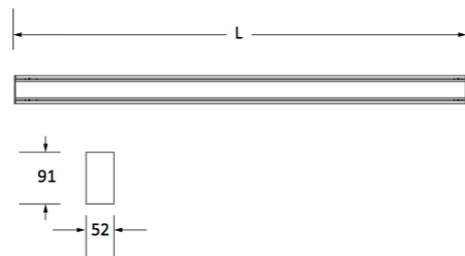

# LUCKY EVO B

SUSPENSION

BY NOVALUX

<b>PROJECT</b>	
<b>TYPE</b>	
<b>NOTES</b>	

<b>PRODUCT NAME</b>	Lucky Evo B
<b>DESIGNER</b>	Novalux
<b>MANUFACTURER</b>	Novalux
<b>PRODUCT CODE</b>	20-100265.01 (Ø 1125) 20-100266.01 (Ø 1406) 20-100267.01 (Ø 1687)
<b>CATEGORY</b>	Suspension
<b>MATERIAL</b>	Aluminium Alloy   Polycarbonate
<b>LIGHT SOURCE</b>	43W LED (Ø 1125) 56W LED (Ø 1406) 70W LED (Ø 1687)

<b>FINISHES</b>	White
<b>IP</b>	20
<b>ORIGIN</b>	Italy
<b>DIMENSIONS</b>	91 (H) x 52 (W) x 1125mm 91 (H) x 52 (W) x 1406 mm 91 (H) x 52 (W) x 1687 mm
<b>WARRANTY</b>	3 years