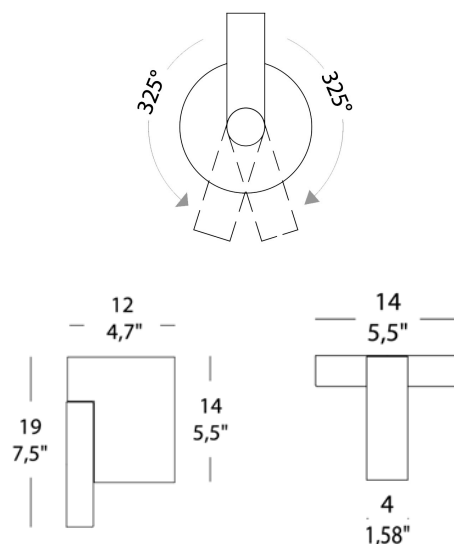

PROJECT	
TYPE	
NOTES	

VANE

WALL

BY MOROSINI

PRODUCT NAME	Vane
DESIGNER	Romani Saccani Architetti Associati
MANUFACTURER	Morosini
PRODUCT CODE	45-10001 (Matt White) 45-10002 (Matt Black) 45-10003 (Matt Gold) 45-10004 (Matt Copper)
CATEGORY	Wall
MATERIAL	Metal
CRI	80

LIGHT SOURCE	LED 10W
LUMENS	950
FINISHES	Matt White, Matt Black, Matt Gold, Matt Copper
IP	40
DIMENSIONS	120 (W) x 190 (H) mm
DIMMING	Triac Dimming
ORIGIN	Italy
WARRANTY	3 years