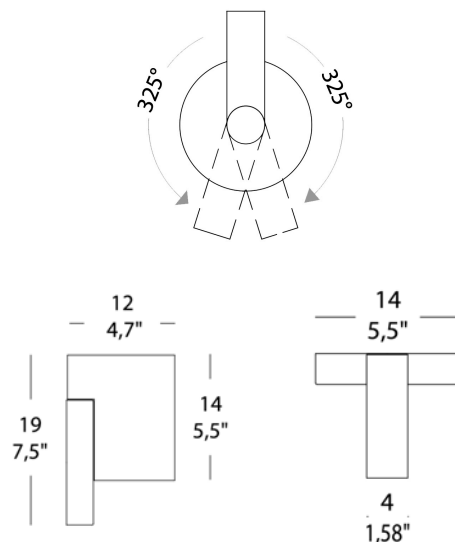

PROJECT	
TYPE	
NOTES	

VANE

WALL

BY MOROSINI

PRODUCT NAME	Vane
DESIGNER	Romani Saccani Architetti Associati
MANUFACTURER	Morosini
PRODUCT CODE	45-10001 (Matt White) 45-10002 (Matt Black) 45-10003 (Matt Gold) 45-10004 (Matt Copper)
CATEGORY	Wall
MATERIAL	Metal
CRI	80

LIGHT SOURCE	LED 10W
LUMENS	950
FINISHES	Matt White, Matt Black, Matt Gold, Matt Copper
IP	40
DIMENSIONS	120 (W) x 190 (H) mm
DIMMING	Triac Dimming
ORIGIN	Italy
WARRANTY	3 years