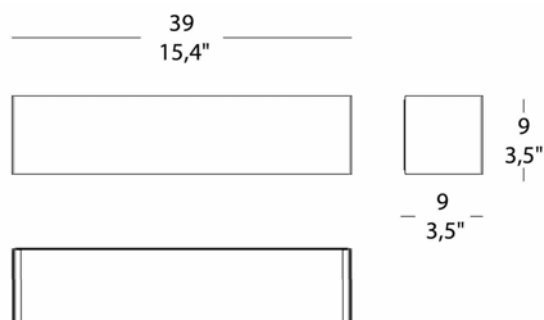

SUNRISE ECO PA390

WALL

BY MOROSINI

PRODUCT NAME	Sunrise ECO PA390
DESIGNER	Uffici Stile
MANUFACTURER	Morosini
PRODUCT CODE	45-5033 (Black) 45-5034 (White) 45-5035 (Satin Steel)
CATEGORY	Wall
MATERIAL	Stainless Steel

LIGHT SOURCE	22,8W 3000K Cri>80
LUMENS	3000
FINISHES	White, Black, Stainless Steel
IP	40
DIMENSIONS	39 (W) x 9 (H) cm
ORIGIN	Italy
WARRANTY	3 years