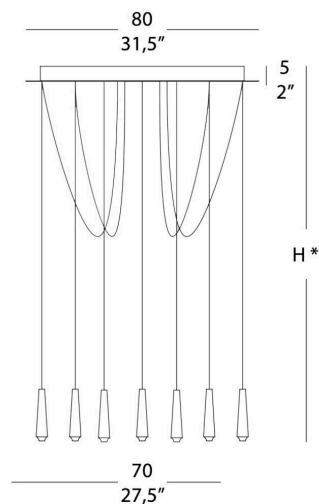

## SANTRAL LA8

**SUSPENSION**

BY MOROSINI

<b>PRODUCT NAME</b>	Santral LA8
<b>DESIGNER</b>	Filippo Mambretti
<b>MANUFACTURER</b>	Morosini
<b>PRODUCT CODE</b>	45-9110G (Short Pendant, Glass) 45-9110 (Short Pendant, No Glass) 45-9111G (Long Pendant, Glass) 45-9111 (Long Pendant, No Glass)
<b>CATEGORY</b>	Suspension
<b>MATERIAL</b>	Aluminium with Satin Glass (Optional)
<b>LIGHT SOURCE</b>	LED 8 x 3.1W (3000K, CRI>80)

<b>LUMENS</b>	2600
<b>FINISHES</b>	Matte Black
<b>IP</b>	20
<b>DIMENSIONS</b>	80 (L) x H* (Variable Height) cm Cable standard cm 200/78,8 or 280/110,2
<b>ORIGIN</b>	Italy
<b>WARRANTY</b>	3 years
<b>DIMMABLE</b>	1/10V or DALI dimmable driver can be supplied on request.