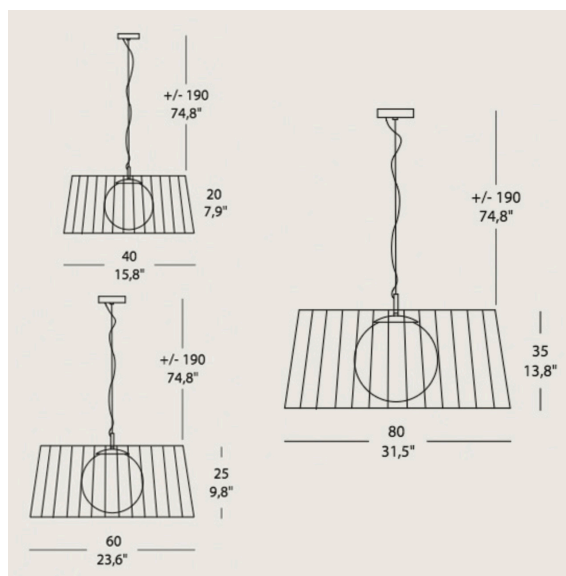

## RIBBON SO

SUSPENSION

BY MOROSINI

<b>PROJECT</b>	
<b>TYPE</b>	
<b>NOTES</b>	

<b>PRODUCT NAME</b>	Ribbon SO																
<b>DESIGNER</b>	Andrea Lazzari																
<b>MANUFACTURER</b>	Morosini																
<b>PRODUCT CODE</b>	<table border="0"> <tr> <td>Ø 40:</td> <td>Ø 60:</td> </tr> <tr> <td>45-1100 (White)</td> <td>45-1110 (White)</td> </tr> <tr> <td>45-1101 (Grey)</td> <td>45-1111 (Mocha)</td> </tr> <tr> <td></td> <td>45-1112 (Ivory)</td> </tr> <tr> <td>Ø 80:</td> <td></td> </tr> <tr> <td>45-1120 (White)</td> <td></td> </tr> <tr> <td>45-1121 (Mocha)</td> <td></td> </tr> <tr> <td>45-1122 (Ivory)</td> <td></td> </tr> </table>	Ø 40:	Ø 60:	45-1100 (White)	45-1110 (White)	45-1101 (Grey)	45-1111 (Mocha)		45-1112 (Ivory)	Ø 80:		45-1120 (White)		45-1121 (Mocha)		45-1122 (Ivory)	
Ø 40:	Ø 60:																
45-1100 (White)	45-1110 (White)																
45-1101 (Grey)	45-1111 (Mocha)																
	45-1112 (Ivory)																
Ø 80:																	
45-1120 (White)																	
45-1121 (Mocha)																	
45-1122 (Ivory)																	
<b>CATEGORY</b>	Suspension																
<b>MATERIAL</b>	Metal   Shade made of Silky Ribbon																

<b>LIGHT SOURCE</b>	Ø 40: 1 x MAX 42/53W G9 alo. Ø 60: 1 x MAX 70W E27 alo. Ø 80: 1 x MAX 105W E27 alo.
<b>FINISHES</b>	White, Grey, Mocha, Ivory
<b>IP</b>	20
<b>DIMENSIONS</b>	Ø 40 x 20 (H) + 190 cm Ø 60 x 25 (H) + 190 cm Ø 80 x 35 (H) + 190 cm
<b>ORIGIN</b>	Italy
<b>WARRANTY</b>	3 years