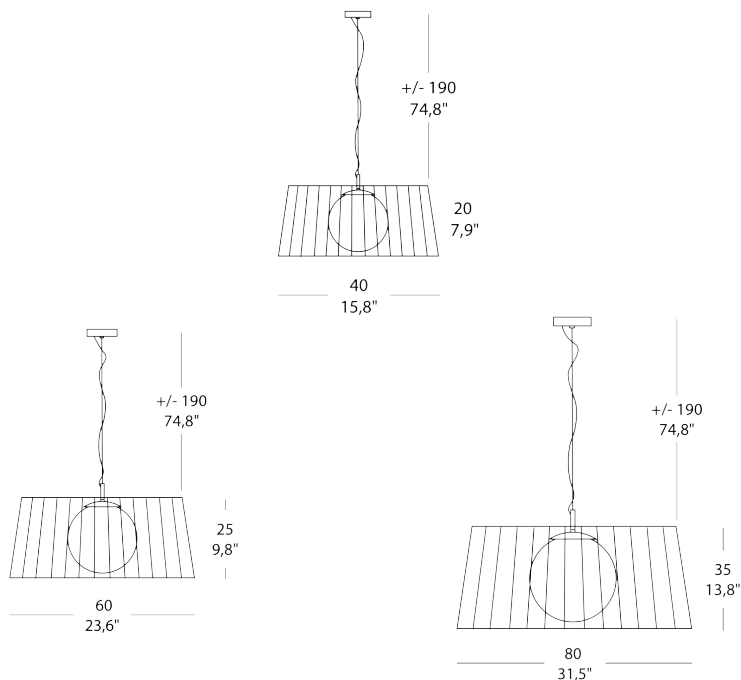

### SUSPENSION

BY MOROSINI

<b>PRODUCT NAME</b>	Ribbon SO	
<b>DESIGNER</b>	Andrea Lazzari	
<b>MANUFACTURER</b>	Morosini	
<b>PRODUCT CODE</b>	Ø 40: 45-1100 (White) 45-1101 (Grey)	Ø 60: 45-1110 (White) 45-1111 (Mocha) 45-1112 (Ivory)
	Ø 80: 45-1120 (White) 45-1121 (Mocha) 45-1122 (Ivory)	<i>*Other colour codes available upon request</i>
<b>CATEGORY</b>	Suspension	
<b>MATERIAL</b>	Metal   Shade made of Silky Ribbon	
<b>DIMMABLE</b>	No	

<b>LIGHT SOURCE</b>	Ø 40: 1 x MAX 42/53W G9 a.l.o. Ø 60: 1 x MAX 70W E27 a.l.o. Ø 80: 1 x MAX 105W E27 a.l.o.
<b>FINISHES</b>	White, Grey, Mocha, Ivory
<b>IP</b>	20
<b>DIMENSIONS</b>	Ø 40 x 20 (H) + 190 cm Ø 60 x 25 (H) + 190 cm Ø 80 x 35 (H) + 190 cm
<b>ORIGIN</b>	Italy
<b>WARRANTY</b>	3 years