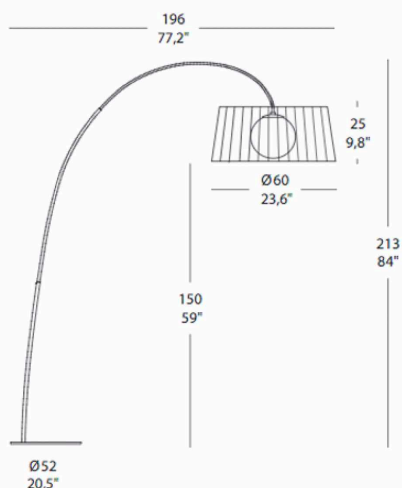

PROJECT	
TYPE	
NOTES	

RIBBON TE A

FLOOR

BY MOROSINI

PRODUCT NAME	Ribbon TE A
DESIGNER	Andrea Lazzari
MANUFACTURER	Morosini
PRODUCT CODE	45-1130 (Black) <i>*Other colour codes upon request</i>
CATEGORY	Floor
MATERIAL	Metal Shade made of Silky Ribbon
DIMMABLE	Yes

LIGHT SOURCE	1 x MAX 105W E27
FINISHES	Black, White, Mocha, Ivory
DIMENSIONS	Shade: Ø 60 x 25 (H) Frame: 196 (W) x 213 (H)
IP	20
ORIGIN	Italy
WARRANTY	3 years