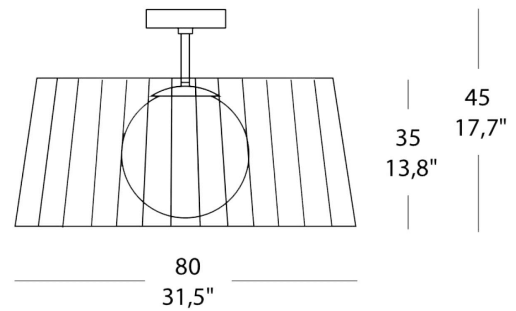

PROJECT	
TYPE	
NOTES	

RIBBON PL

CEILING

BY MOROSINI

PRODUCT NAME	Ribbon PL
DESIGNER	Andrea Lazzari
MANUFACTURER	Morosini
PRODUCT CODE	45-1113 (Satin/Ivory) *Other colour codes available upon request
CATEGORY	Ceiling
MATERIAL	Metal Shade made of Silky Ribbon
DIMMABLE	No

LIGHT SOURCE	Ø 60: 1 x MAX 70W E27 a.l.o. or 1 x MAX 23W E27 Ø 80: 1 x MAX 105W E27 a.l.o. or 1 x MAX 23/30W E27
FINISHES	Satin/Ivory, Black, White, Mocha
IP	20
DIMENSIONS	Ø 60 x 35 (H) + 190 cm Ø 80 x 45 (H) cm
ORIGIN	Italy
WARRANTY	3 years