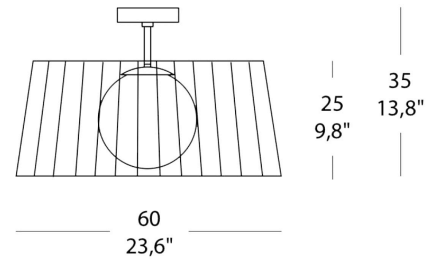

PROJECT	
TYPE	
NOTES	

RIBBON PL

CEILING

BY MOROSINI

PRODUCT NAME	Ribbon PL
DESIGNER	Andrea Lazzari
MANUFACTURER	Morosini
PRODUCT CODE	45-1113 (Satin/Ivory) *Other colour codes available upon request
CATEGORY	Ceiling
MATERIAL	Metal Shade made of Silky Ribbon
DIMMABLE	No

LIGHT SOURCE	Ø 60: 1 x MAX 70W E27 a.l.o. or 1 x MAX 23W E27 Ø 80: 1 x MAX 105W E27 a.l.o. or 1 x MAX 23/30W E27
FINISHES	Satin/Ivory, Black, White, Mocha
IP	20
DIMENSIONS	Ø 60 x 35 (H) + 190 cm Ø 80 x 45 (H) cm
ORIGIN	Italy
WARRANTY	3 years