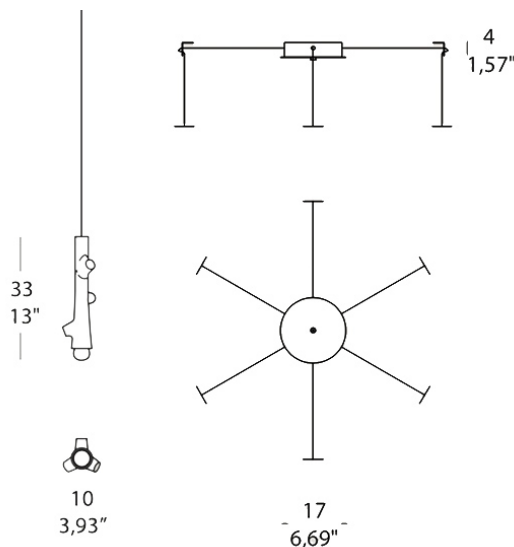

## RAMETTO SO6

SUSPENSION

BY MOROSINI

<b>PRODUCT NAME</b>	Rametto SO6
<b>DESIGNER</b>	Chiaromonte Marin
<b>MANUFACTURER</b>	Morosini
<b>PRODUCT CODE</b>	Upon Request
<b>CATEGORY</b>	Suspension
<b>MATERIAL</b>	Ceramic   Metal   Glass
<b>DIMMABLE</b>	No

<b>LIGHT SOURCE</b>	6x E14 LED 5.5W
<b>FINISHES</b>	Matte Black, Matte White, Matte Gold, Matte Copper
<b>IP</b>	20
<b>DIMENSIONS</b>	10 x H 33 cm Base Ø 17 x H 4 cm
<b>ORIGIN</b>	Italy
<b>WARRANTY</b>	3 years