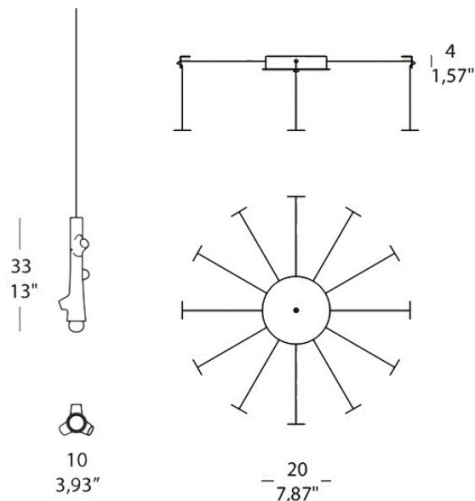

PROJECT	
TYPE	
NOTES	

RAMETTO SO12

SUSPENSION

BY MOROSINI

PRODUCT NAME	Rametto SO12
DESIGNER	Chiaromonte Marin
MANUFACTURER	Morosini
PRODUCT CODE	Upon Request
CATEGORY	Suspension
MATERIAL	Ceramic Metal Glass
DIMMABLE	No

LIGHT SOURCE	12x E14 LED 5.5W
FINISHES	Matte Black, Matte White, Matte Gold, Matte Copper
IP	20
DIMENSIONS	Ø 10 x H 33 cm Base: Ø 20 x H 4 cm
ORIGIN	Italy
WARRANTY	3 years