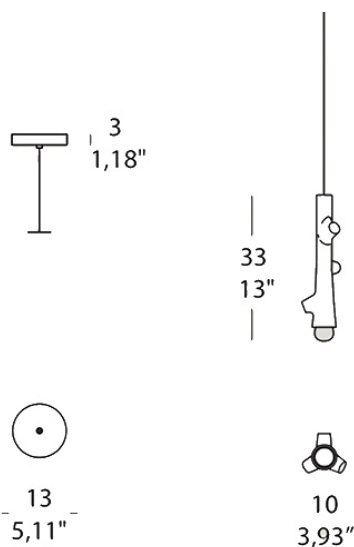

PROJECT	
TYPE	
NOTES	

RAMETTO S01

SUSPENSION

BY MOROSINI

PRODUCT NAME	Rametto S01
DESIGNER	Chiaromonte Marin
MANUFACTURER	Morosini
PRODUCT CODE	Upon Request
CATEGORY	Suspension
MATERIAL	Ceramic Metal Glass
DIMMABLE	No

LIGHT SOURCE	1 x E14 LED 5.5W
FINISHES	Matte Black, Matte White, Matte Gold, Matte Copper
IP	20
DIMENSIONS	10 x H 33 cm Base Ø 13 x H 3 cm
ORIGIN	Italy
WARRANTY	3 years