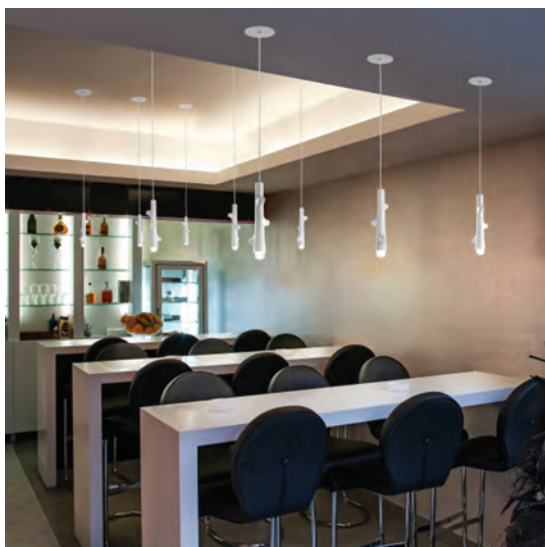

PROJECT	
TYPE	
NOTES	

RAMETTO S01

SUSPENSION

BY MOROSINI

PRODUCT NAME	Rametto S01
DESIGNER	Chiaromonte Marin
MANUFACTURER	Morosini
PRODUCT CODE	Upon Request
CATEGORY	Suspension
MATERIAL	Ceramic Metal Glass
DIMMABLE	No

LIGHT SOURCE	1 x E14 LED 5.5W
FINISHES	Matte Black, Matte White, Matte Gold, Matte Copper
IP	20
DIMENSIONS	10 x H 33 cm Base Ø 13 x H 3 cm
ORIGIN	Italy
WARRANTY	3 years