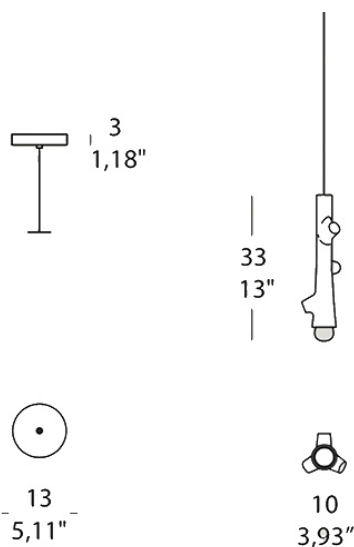

PROJECT	
TYPE	
NOTES	

RAMETTO S01

SUSPENSION

BY MOROSINI

PRODUCT NAME	Rametto S01
DESIGNER	Chiaromonte Marin
MANUFACTURER	Morosini
PRODUCT CODE	Upon Request
CATEGORY	Suspension
MATERIAL	Ceramic Metal Glass

LIGHT SOURCE	1 x E14 LED 5.5W
FINISHES	Matte Black, Matte White, Matte Gold, Matte Copper
IP	20
DIMENSIONS	10 x H 33 cm Base Ø 13 x H 3 cm
ORIGIN	Italy
WARRANTY	3 years