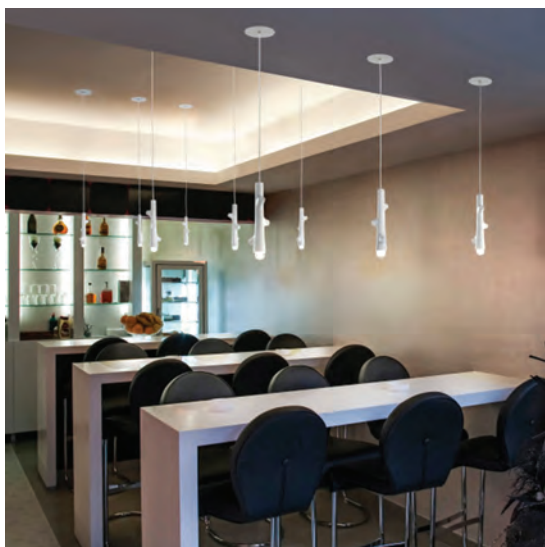

PROJECT	
TYPE	
NOTES	

RAMETTO S01

SUSPENSION

BY MOROSINI

PRODUCT NAME	Rametto S01
DESIGNER	Chiaromonte Marin
MANUFACTURER	Morosini
PRODUCT CODE	Upon Request
CATEGORY	Suspension
MATERIAL	Ceramic Metal Glass

LIGHT SOURCE	1 x E14 LED 5.5W
FINISHES	Matte Black, Matte White, Matte Gold, Matte Copper
IP	20
DIMENSIONS	10 x H 33 cm Base Ø 13 x H 3 cm
ORIGIN	Italy
WARRANTY	3 years