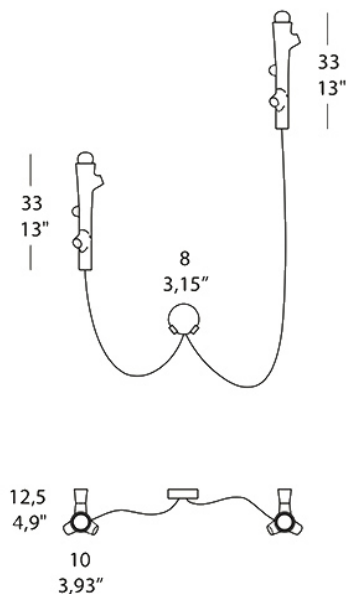

## RAMETTO PA2

WALL

BY MOROSINI

PROJECT	
TYPE	
NOTES	

<b>PRODUCT NAME</b>	Rametto PA2
<b>DESIGNER</b>	Chiaromonte Marin
<b>MANUFACTURER</b>	Morosini
<b>PRODUCT CODE</b>	Upon Request
<b>CATEGORY</b>	Suspension
<b>MATERIAL</b>	Ceramic   Metal   Glass
<b>DIMMABLE</b>	No

<b>LIGHT SOURCE</b>	2x E14 LED 5.5W
<b>FINISHES</b>	Matte Black, Matte White, Matte Gold, Matte Copper
<b>IP</b>	20
<b>DIMENSIONS</b>	10 x H 33 x W 12.5 cm Base Ø 8 cm
<b>ORIGIN</b>	Italy
<b>WARRANTY</b>	3 years