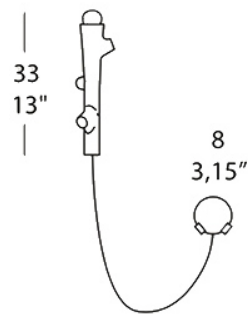

PROJECT	
TYPE	
NOTES	

RAMETTO PA1

WALL

BY MOROSINI

PRODUCT NAME	Rametto PA1
DESIGNER	Chiaromonte Marin
MANUFACTURER	Morosini
PRODUCT CODE	Upon Request
CATEGORY	Suspension
MATERIAL	Ceramic Metal Glass
DIMMABLE	No

LIGHT SOURCE	1 x E14 LED 5.5W
FINISHES	Matte Black, Matte White, Matte Gold, Matte Copper
IP	20
DIMENSIONS	10 x H 33 x W 12.5 cm Base Ø 8 cm
ORIGIN	Italy
WARRANTY	3 years