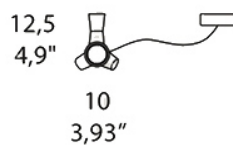

PROJECT	
TYPE	
NOTES	

RAMETTO PA1

WALL

BY MOROSINI

PRODUCT NAME	Rametto PA1
DESIGNER	Chiaromonte Marin
MANUFACTURER	Morosini
PRODUCT CODE	Upon Request
CATEGORY	Suspension
MATERIAL	Ceramic Metal Glass
DIMMABLE	No

LIGHT SOURCE	1 x E14 LED 5.5W
FINISHES	Matte Black, Matte White, Matte Gold, Matte Copper
IP	20
DIMENSIONS	10 x H 33 x W 12.5 cm Base Ø 8 cm
ORIGIN	Italy
WARRANTY	3 years