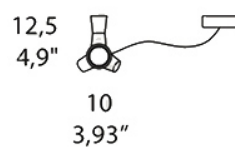

PROJECT	
TYPE	
NOTES	

RAMETTO PA1

WALL

BY MOROSINI

PRODUCT NAME	Rametto PA1
DESIGNER	Chiaromonte Marin
MANUFACTURER	Morosini
PRODUCT CODE	Upon Request
CATEGORY	Suspension
MATERIAL	Ceramic | Metal | Glass

LIGHT SOURCE	1 x E14 LED 5.5W
FINISHES	Matte Black, Matte White, Matte Gold, Matte Copper
IP	20
DIMENSIONS	10 x H 33 x W 12.5 cm Base Ø 8 cm
ORIGIN	Italy
WARRANTY	3 years