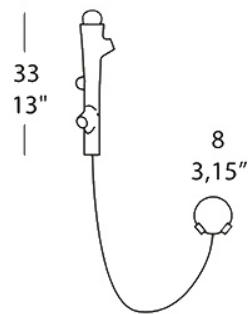

## RAMETTO PA1

WALL

BY MOROSINI

<b>PRODUCT NAME</b>	Rametto PA1
<b>DESIGNER</b>	Chiaromonte Marin
<b>MANUFACTURER</b>	Morosini
<b>PRODUCT CODE</b>	Upon Request
<b>CATEGORY</b>	Suspension
<b>MATERIAL</b>	Ceramic   Metal   Glass

<b>LIGHT SOURCE</b>	1 x E14 LED 5.5W
<b>FINISHES</b>	Matte Black, Matte White, Matte Gold, Matte Copper
<b>IP</b>	20
<b>DIMENSIONS</b>	10 x H 33 x W 12.5 cm Base Ø 8 cm
<b>ORIGIN</b>	Italy
<b>WARRANTY</b>	3 years