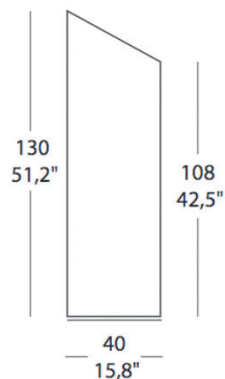

PROJECT	
TYPE	
NOTES	

PANK TE

FLOOR

BY MOROSINI

PRODUCT NAME	Pank TE
DESIGNER	Tiziano Maffione
MANUFACTURER	Morosini
PRODUCT CODE	45-0520TE06N5FL (Black/White) 45-0520TE06B1FL (White/Red) 45-0520TE06B1FL (White) 45-0520TE06B2FL (White/Blue) 45-0520TE06N4FL (Black/Yellow) *Other colour codes available upon request
CATEGORY	Floor
MATERIAL	Fabric Lampshade Metal Base
LIGHT SOURCE	Halogen 3 x 70W E27

FINISHES	AV: Ivory / White AZ: Sky-Blue / White BI: White / White GR: Grey / White RE: Red / White TO: Dove-Grey / White VE: Green / White NI: Black / Red	N2: Black / Sky-Blue N3: Black / Green N4: Black Yellow N5: Black / White B1: White / Red B2: White / Sky-Blue B3: White / Green B4: White / Yellow
IP	20	
DIMENSIONS	40 x 130 (H) cm	
ORIGIN	Italy	
WARRANTY	3 years	