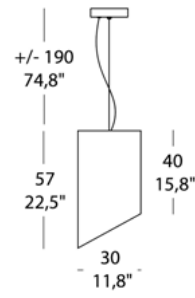

PROJECT	
TYPE	
NOTES	

PANK SO

SUSPENSION

BY MOROSINI

FINISHES

AV: Ivory / White	N2: Black / Sky-Blue
AZ: Sky-Blue / White	N3: Black / Green
BI: White / White	N4: Black Yellow
GR: Grey / White	N5: Black / White
RE: Red / White	B1: White / Red
TO: Dove-Grey / White	B2: White / Sky-Blue
VE: Green / White	B3: White / Green
N1: Black / Red	B4: White / Yellow

PRODUCT CODES

<p>Ø 18:</p> <ul style="list-style-type: none"> 45-0520SO06AVFL (Ivory/White) 45-0520SO06AZFL (Sky Blue-White) 45-0520SO06BIFL (White/White) 45-0520SO06GRFL (Grey/White) 45-0520SO06REFL (Red/White) 45-0520SO06TOFL (Dove Grey/White) 45-0520SO06VEFL (Green/White) 45-0520SO06NEFL (Black/White) 	<p>Ø 30:</p> <ul style="list-style-type: none"> 45-0522SO06AVFL (Ivory/White) 45-0522SO06AZFL (Sky Blue/White) 45-0522SO06BIFL (White/White) 45-0522SO06GRFL (Grey/White) 45-0522SO06REFL (Red/White) 45-0522SO06TOFL (Dove Grey/White) 45-0522SO06VEFL (Green/White) 45-0522SO06NEFL (Black/White)
<p>Ø 23:</p> <ul style="list-style-type: none"> 45-0521SO06AVFL (Ivory/White) 45-0521SO06AZFL (Sky Blue/White) 45-0521SO06BIFL (White/White) 45-0521SO06GRFL (Grey/White) 45-0521SO06REFL (Red/White) 45-0521SO06TOFL (Dove Grey/White) 45-0521SO06VEFL (Green/White) 45-0521SO06NEFL (Black/White) 	<p>Ø 50:</p> <ul style="list-style-type: none"> 45-0523SO06AVFL (Ivory/White) 45-0523SO06AZFL (Sky Blue/White) 45-0523SO06BIFL (White/White) 45-0523SO06GRFL (Grey/White) 45-0523SO06REFL (Red/White) 45-0523SO06TOFL (Dove Grey/White) 45-0523SO06VEFL (Green/White) 45-0523SO06NEFL (Black/White)

PRODUCT NAME	Pank SO
DESIGNER	Tiziano Maffione
MANUFACTURER	Morosini
IP	20
DIMENSIONS	Ø 18 x 80 (H) + 190 cm Ø 23 x 40 (H) + 190 cm Ø 30 x 57 (H) + 190 cm Ø 50 x 85 (H) + 190 cm
ORIGIN	Italy
WARRANTY	3 years
LIGHT SOURCE	Ø 18: 1 x MAX 23W E27 PL-EL or LED Ø 23: 1 x MAX 70W E27 alo. Ø 30: 1 x MAX 105W E27 alo. Ø 50: 4 x MAX 42W E27 alo.
CATEGORY	Suspension
MATERIAL	Fabric Lampshade Metal Base
DIMMABLE	No