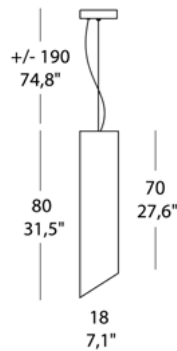

PROJECT	
TYPE	
NOTES	

PANK SO

SUSPENSION

BY MOROSINI

FINISHES

AV: Ivory / White	N2: Black / Sky-Blue
AZ: Sky-Blue / White	N3: Black / Green
BI: White / White	N4: Black Yellow
GR: Grey / White	N5: Black / White
RE: Red / White	B1: White / Red
TO: Dove-Grey / White	B2: White / Sky-Blue
VE: Green / White	B3: White / Green
N1: Black / Red	B4: White / Yellow

PRODUCT CODES

<p>Ø 18:</p> <ul style="list-style-type: none"> 45-0520SO06AVFL (Ivory/White) 45-0520SO06AZFL (Sky Blue-White) 45-0520SO06BIFL (White/White) 45-0520SO06GRFL (Grey/White) 45-0520SO06REFL (Red/White) 45-0520SO06TOFL (Dove Grey/White) 45-0520SO06VEFL (Green/White) 45-0520SO06NEFL (Black/White) 	<p>Ø 30:</p> <ul style="list-style-type: none"> 45-0522SO06AVFL (Ivory/White) 45-0522SO06AZFL (Sky Blue/White) 45-0522SO06BIFL (White/White) 45-0522SO06GRFL (Grey/White) 45-0522SO06REFL (Red/White) 45-0522SO06TOFL (Dove Grey/White) 45-0522SO06VEFL (Green/White) 45-0522SO06NEFL (Black/White)
<p>Ø 23:</p> <ul style="list-style-type: none"> 45-0521SO06AVFL (Ivory/White) 45-0521SO06AZFL (Sky Blue/White) 45-0521SO06BIFL (White/White) 45-0521SO06GRFL (Grey/White) 45-0521SO06REFL (Red/White) 45-0521SO06TOFL (Dove Grey/White) 45-0521SO06VEFL (Green/White) 45-0521SO06NEFL (Black/White) 	<p>Ø 50:</p> <ul style="list-style-type: none"> 45-0523SO06AVFL (Ivory/White) 45-0523SO06AZFL (Sky Blue/White) 45-0523SO06BIFL (White/White) 45-0523SO06GRFL (Grey/White) 45-0523SO06REFL (Red/White) 45-0523SO06TOFL (Dove Grey/White) 45-0523SO06VEFL (Green/White) 45-0523SO06NEFL (Black/White)

PRODUCT NAME	Pank SO
DESIGNER	Tiziano Maffione
MANUFACTURER	Morosini
IP	20
DIMENSIONS	Ø 18 x 80 (H) + 190 cm Ø 23 x 40 (H) + 190 cm Ø 30 x 57 (H) + 190 cm Ø 50 x 85 (H) + 190 cm
ORIGIN	Italy
WARRANTY	3 years
LIGHT SOURCE	Ø 18: 1 x MAX 23W E27 PL-EL or LED Ø 23: 1 x MAX 70W E27 alo. Ø 30: 1 x MAX 105W E27 alo. Ø 50: 4 x MAX 42W E27 alo.
CATEGORY	Suspension
MATERIAL	Fabric Lampshade Metal Base
DIMMABLE	No