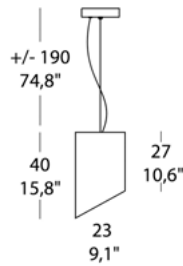

PROJECT	
TYPE	
NOTES	

PANK SO

SUSPENSION

BY MOROSINI

FINISHES

AV: Ivory / White	N2: Black / Sky-Blue
AZ: Sky-Blue / White	N3: Black / Green
BI: White / White	N4: Black Yellow
GR: Grey / White	N5: Black / White
RE: Red / White	B1: White / Red
TO: Dove-Grey / White	B2: White / Sky-Blue
VE: Green / White	B3: White / Green
N1: Black / Red	B4: White / Yellow

PRODUCT CODES

<p>Ø 18:</p> <ul style="list-style-type: none"> 45-0520SO06AVFL (Ivory/White) 45-0520SO06AZFL (Sky Blue-White) 45-0520SO06BIFL (White/White) 45-0520SO06GRFL (Grey/White) 45-0520SO06REFL (Red/White) 45-0520SO06TOFL (Dove Grey/White) 45-0520SO06VEFL (Green/White) 45-0520SO06NEFL (Black/White) 	<p>Ø 30:</p> <ul style="list-style-type: none"> 45-0522SO06AVFL (Ivory/White) 45-0522SO06AZFL (Sky Blue/White) 45-0522SO06BIFL (White/White) 45-0522SO06GRFL (Grey/White) 45-0522SO06REFL (Red/White) 45-0522SO06TOFL (Dove Grey/White) 45-0522SO06VEFL (Green/White) 45-0522SO06NEFL (Black/White)
<p>Ø 23:</p> <ul style="list-style-type: none"> 45-0521SO06AVFL (Ivory/White) 45-0521SO06AZFL (Sky Blue/White) 45-0521SO06BIFL (White/White) 45-0521SO06GRFL (Grey/White) 45-0521SO06REFL (Red/White) 45-0521SO06TOFL (Dove Grey/White) 45-0521SO06VEFL (Green/White) 45-0521SO06NEFL (Black/White) 	<p>Ø 50:</p> <ul style="list-style-type: none"> 45-0523SO06AVFL (Ivory/White) 45-0523SO06AZFL (Sky Blue/White) 45-0523SO06BIFL (White/White) 45-0523SO06GRFL (Grey/White) 45-0523SO06REFL (Red/White) 45-0523SO06TOFL (Dove Grey/White) 45-0523SO06VEFL (Green/White) 45-0523SO06NEFL (Black/White)

PRODUCT NAME	Pank SO
DESIGNER	Tiziano Maffione
MANUFACTURER	Morosini
IP	20
DIMENSIONS	Ø 18 x 80 (H) + 190 cm Ø 23 x 40 (H) + 190 cm Ø 30 x 57 (H) + 190 cm Ø 50 x 85 (H) + 190 cm
ORIGIN	Italy
WARRANTY	3 years
LIGHT SOURCE	Ø 18: 1 x MAX 23W E27 PL-EL or LED Ø 23: 1 x MAX 70W E27 alo. Ø 30: 1 x MAX 105W E27 alo. Ø 50: 4 x MAX 42W E27 alo.
CATEGORY	Suspension
MATERIAL	Fabric Lampshade Metal Base
DIMMABLE	No