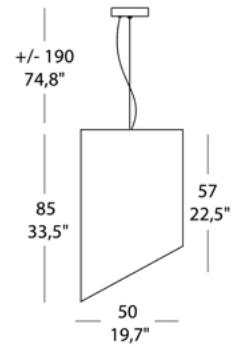

PROJECT	
TYPE	
NOTES	

PANK SO

SUSPENSION

BY MOROSINI

FINISHES

AV: Ivory / White	N2: Black / Sky-Blue
AZ: Sky-Blue / White	N3: Black / Green
BI: White / White	N4: Black Yellow
GR: Grey / White	N5: Black / White
RE: Red / White	B1: White / Red
TO: Dove-Grey / White	B2: White / Sky-Blue
VE: Green / White	B3: White / Green
N1: Black / Red	B4: White / Yellow

PRODUCT CODES

<p>Ø 18:</p> <ul style="list-style-type: none"> 45-0520SO06AVFL (Ivory/White) 45-0520SO06AZFL (Sky Blue-White) 45-0520SO06BIFL (White/White) 45-0520SO06GRFL (Grey/White) 45-0520SO06REFL (Red/White) 45-0520SO06TOFL (Dove Grey/White) 45-0520SO06VEFL (Green/White) 45-0520SO06NEFL (Black/White) 	<p>Ø 30:</p> <ul style="list-style-type: none"> 45-0522SO06AVFL (Ivory/White) 45-0522SO06AZFL (Sky Blue/White) 45-0522SO06BIFL (White/White) 45-0522SO06GRFL (Grey/White) 45-0522SO06REFL (Red/White) 45-0522SO06TOFL (Dove Grey/White) 45-0522SO06VEFL (Green/White) 45-0522SO06NEFL (Black/White)
<p>Ø 23:</p> <ul style="list-style-type: none"> 45-0521SO06AVFL (Ivory/White) 45-0521SO06AZFL (Sky Blue/White) 45-0521SO06BIFL (White/White) 45-0521SO06GRFL (Grey/White) 45-0521SO06REFL (Red/White) 45-0521SO06TOFL (Dove Grey/White) 45-0521SO06VEFL (Green/White) 45-0521SO06NEFL (Black/White) 	<p>Ø 50:</p> <ul style="list-style-type: none"> 45-0523SO06AVFL (Ivory/White) 45-0523SO06AZFL (Sky Blue/White) 45-0523SO06BIFL (White/White) 45-0523SO06GRFL (Grey/White) 45-0523SO06REFL (Red/White) 45-0523SO06TOFL (Dove Grey/White) 45-0523SO06VEFL (Green/White) 45-0523SO06NEFL (Black/White)

PRODUCT NAME	Pank SO
DESIGNER	Tiziano Maffione
MANUFACTURER	Morosini
IP	20
DIMENSIONS	Ø 18 x 80 (H) + 190 cm Ø 23 x 40 (H) + 190 cm Ø 30 x 57 (H) + 190 cm Ø 50 x 85 (H) + 190 cm
ORIGIN	Italy
WARRANTY	3 years
LIGHT SOURCE	Ø 18: 1 x MAX 23W E27 PL-EL or LED Ø 23: 1 x MAX 70W E27 alo. Ø 30: 1 x MAX 105W E27 alo. Ø 50: 4 x MAX 42W E27 alo.
CATEGORY	Suspension
MATERIAL	Fabric Lampshade Metal Base
DIMMABLE	No